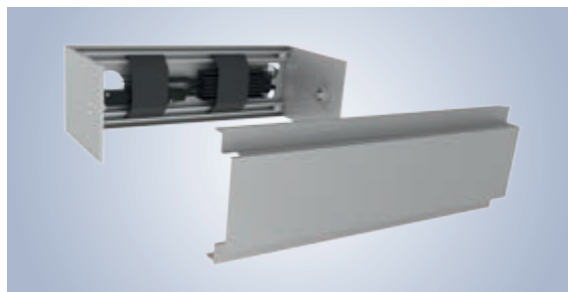

Tempura Quadra – extra sales with high-quality accessories

Tempura Quadra is the clever further development of an already successful product. The new heating system is in addition to the round Tempura version that is still available. As a result, you are offering your customers an even bigger variety of design to suit all tastes. The Tempura Quadra Universal version also impresses due to its integrated mounting base for electronics and remote receivers.

Integrated intelligence – slimmer look

weinor has fitted the Tempura Quadra Universal with a new base. Electronic components, such as the Hirschmann plug and remote control, can be accommodated invisibly behind a faceplate in the housing. The result: clear, slim design without any tangled cables.