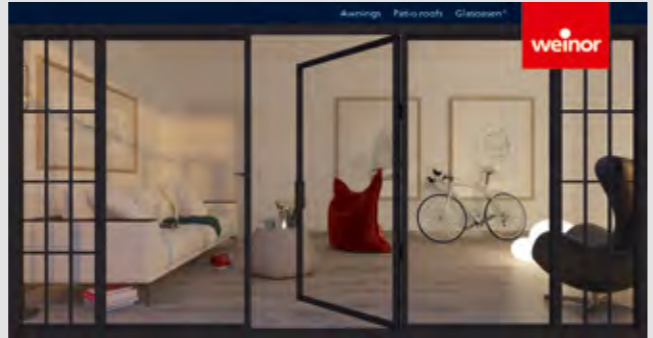

Stage 6 Item no.: 118753-0000