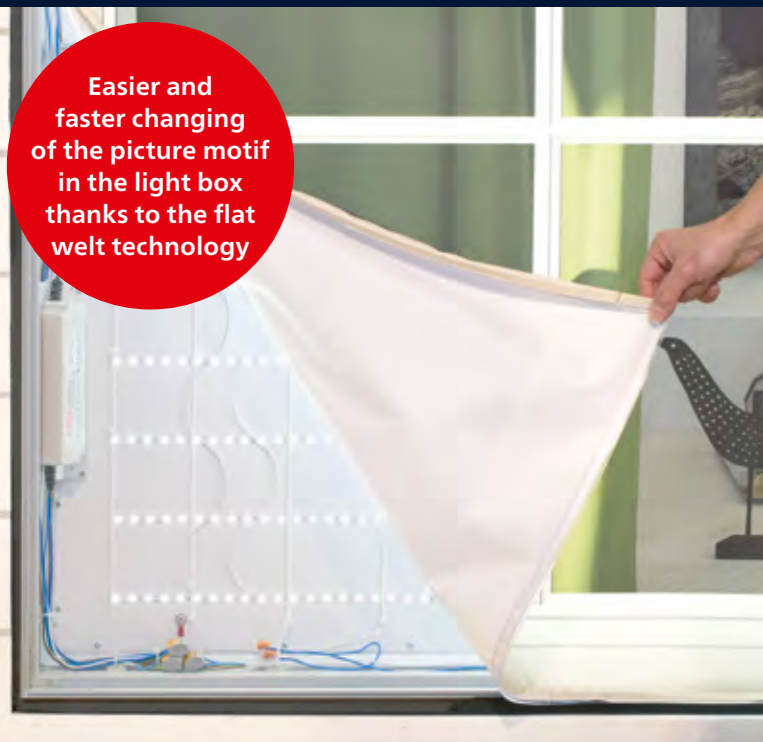

LED LIGHT DISPLAY FOR STAGE MOTIF

Easier and faster changing of the picture motif in the light box thanks to the flat welt technology

1. **Large LED light display**
   Consisting of:
1. **LED light box** made from aluminium with all-round welt groove to take the impressive translucent weinor textile prints
     W = 3800, H = 2100, D = 100 mm
     Item no.: 118685-0000
  2. **Translucent textile print** with flat welt, Selection of 9 stage motifs from the weinor SHOW ROOM Cologne
     W = 3800, H = 2100 mm
     Item no.: see stage motif