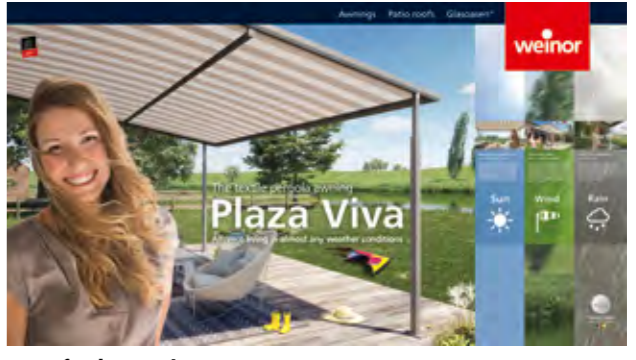

Motif: Plaza Viva Item no.: 122256-0000