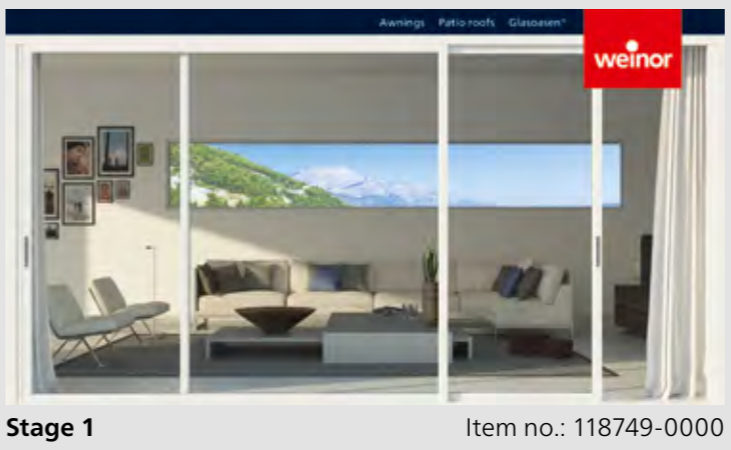

Stage 2/3 Item no.: 118750-0000

Stage 1 Item no.: 118749-0000