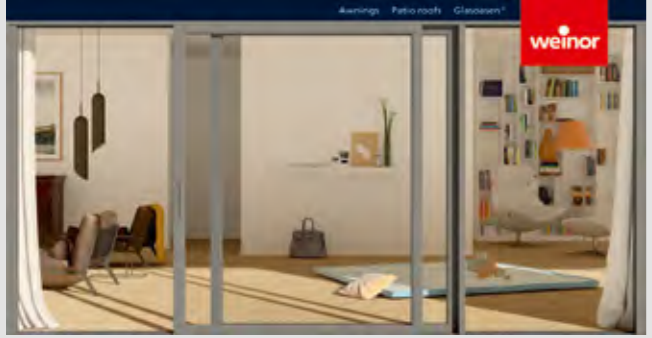

Can be used in light display 118685-0000 or in the aluminium frame 118687-0000 Please state when ordering!

Stage 4 Item no.: 118751-0000