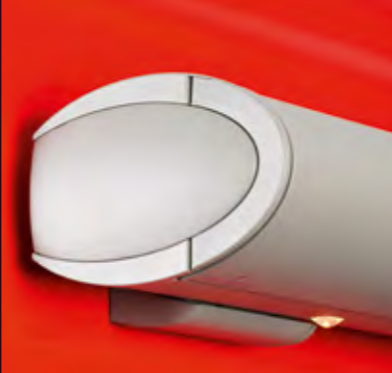

weinor PRODUCT SAMPLE