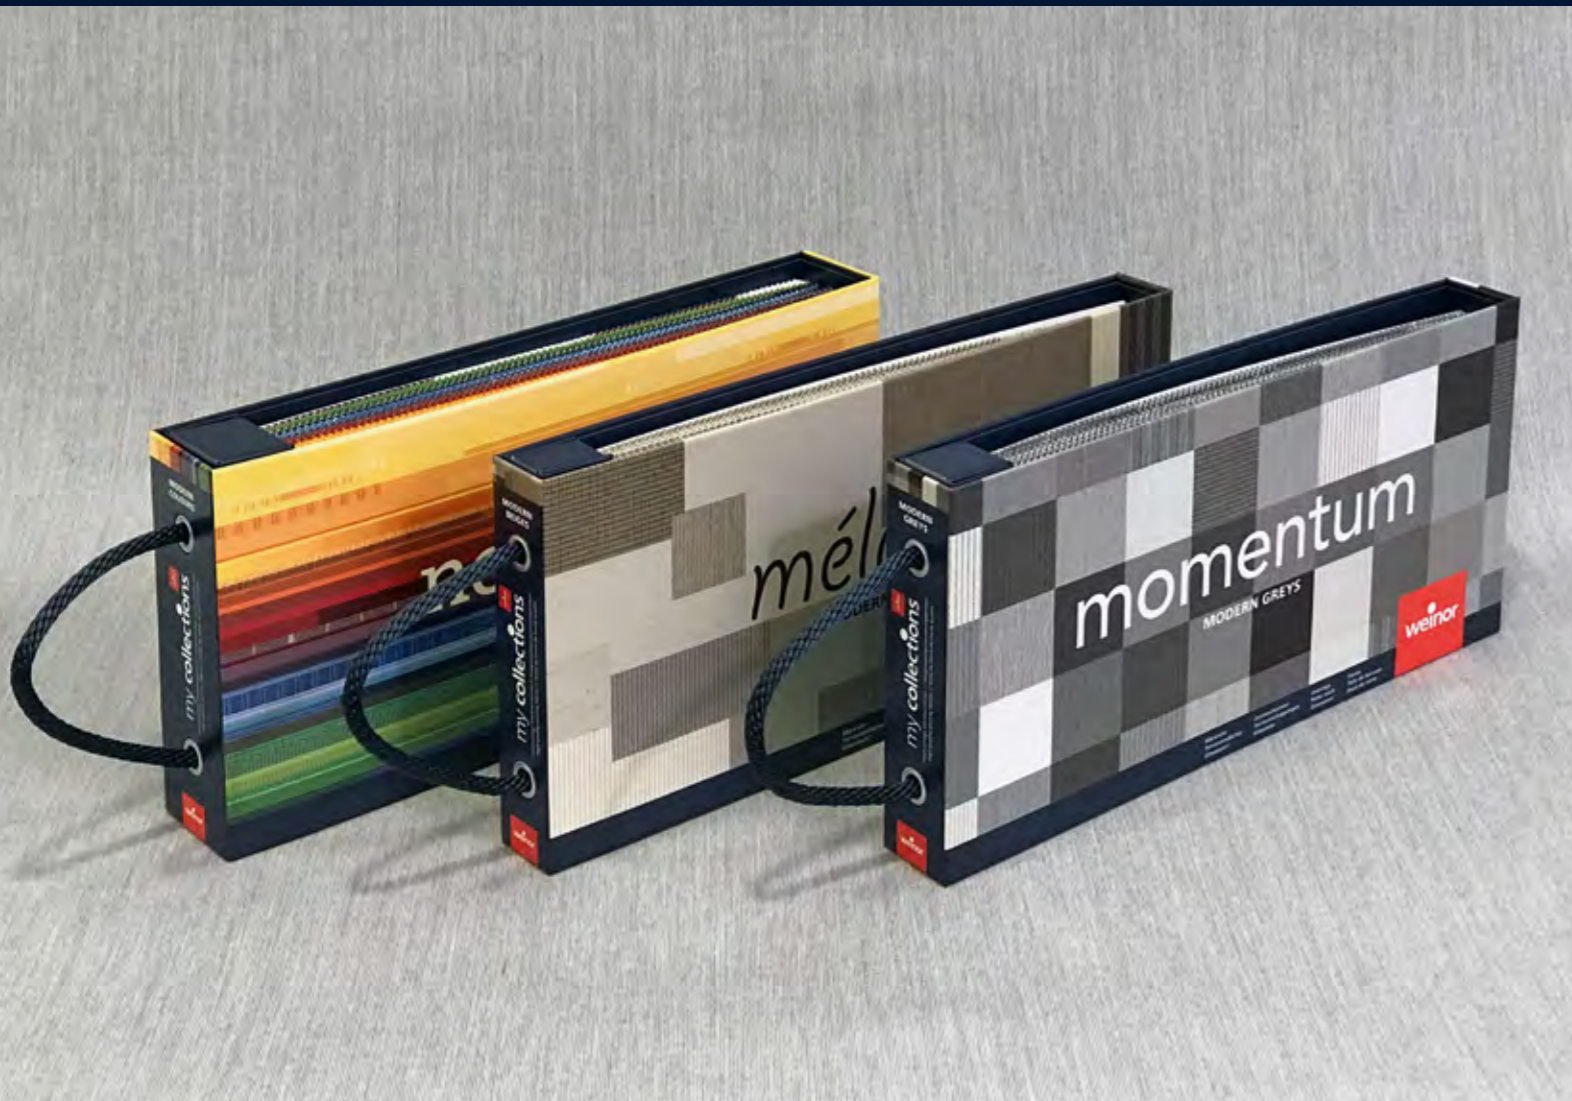

Pergona®
In practical fan format: our PVC-coated, waterproof fabrics from the Pergona collection for the weinor PergoTex II pergola patio roof, presented clearly.

Fans Pergona
with pictures and Information about the weinor fabric collection
W = 95, H = 190mm
Item no.: 125101-0000

screens by weinor®
Also presented effectively as a fan: our fabrics for vertical privacy and sun protection.

Fans screens by weinor®
with pictures and Information about the weinor fabric collection
W = 95, H = 190 mm
Item no.: 123132-0000

Fans screens by weinor® fibreglass screen
with pictures and Information about the weinor fabric collection
W = 95, H = 190 mm
Item no.: 123133-0000

COLLECTION BOOKS

3-part collection book my collections
A variety of fabrics for your requirements to get a feel of with fabric samples made of acrylic and polyester. Consisting of three books that are connected with magnets. each approx. W = 400, H = 200, D = 55 mm
Item no.: 122201-0000

Compact collection my collections
A variety of fabrics for your requirements to get a feel of with fabric samples made of acrylic and polyester
W = 420, H = 115, D = 100 mm
Item no.: 122202-0000

FABRIC COLLECTION BOOKLET

Collection booklet my collections
with pictures and Information about the weinor fabric collection
DIN A4 size
Item no.: 123206-0000

Collection booklet screens by weinor®
with pictures and Information about the weinor special collection screens by weinor®
DIN A5 size
Item no.: 123321-0000