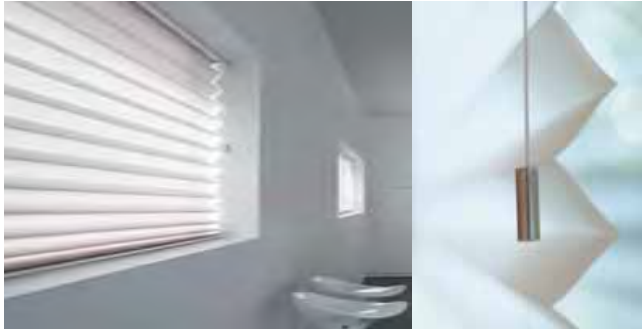

## ULTRA WIDE 50MM DESIGNER PLEAT

XL50's uber stylish modern 50 mm pleat, provides strong architectural lines and elegant with small stack height to enhance all decorating styles. The system has been designed to provide a totally clean and elegant look with aluminium profile head and bottom rails with matching flush design end caps, The XL50 Pleat offers excellent thermal properties with the additional surface area providing more heat reflection.