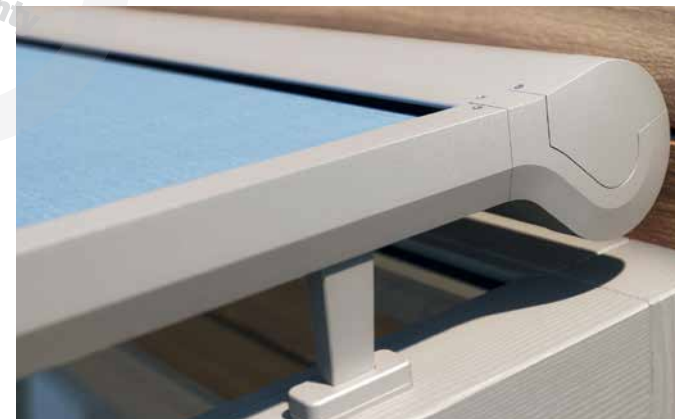

At Weinor, design is as important as function. WGM Top complements all conservatory & patio roofs with great style perfectly integrating into the facade's overall look on most architectural styles. It's clean, slimline profiles show no visible fixings. Suitable for most residential or commercial installations.

Together with a huge selection of frame and fabric colours, the optional OptiStretch technology will secure the fabric into the side channels providing superior wind resistance and eliminating light gaps.

Specifications:

WGM Top

Awning Style:

Over Roof Conservatory Awning | Fully protected textile and mechanism.

Maximum Width:

6.5m | Multiple sections may be butted together.

Maximum Projection:

6m

Option

Operation:

Top Down or Bottom Up.

OptiStretch:

Eliminate sag + light gaps.

Wind Rating:

Beaufort | 6 + Wind Resistance Class 3.

Pitch Angle:

0° - 45°

14° - 45° Suitable for light rain

Rain sensor recommended

Max. Fabric:

36m² (Additional -refer Tech Manual)

Colours:

Frame: 56 frame colours, +
210 powder coat colours.

Standard Fabric:

171 Acrylic + Polyester solution dyed fabrics
including 28 sustainable options.

Motorisation:

Highly suitable. **somfy.**