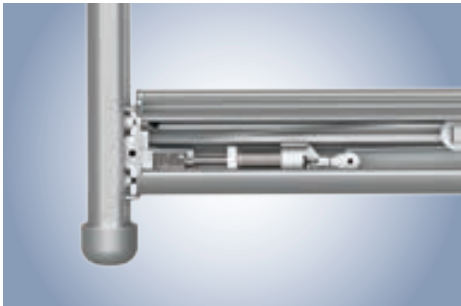

Always a tensioned fabric – even with strong winds

The ingeniously designed mechanism ensures the fabric is under tension at all times. The springs in the front profile react very quickly to wind changes to provide tension.

- rope and tension springs as used in ocean sailing for high tensile strength and tear-resistance
- simple adjustment of fabric tension