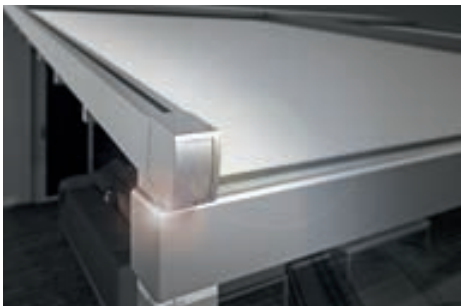

Rigid construction – wind resistant and rainproof

The PergoTex II's tear-resistant PVC is fastened to robust aluminium transoms. This combination withstands wind loads up to strength 6 on the Beaufort scale – even when extended.

- controlled drainage of rainwater with a minimum pitch of 8°
- the fabric is extended with lateral guidance – due to a robust counterbalance system