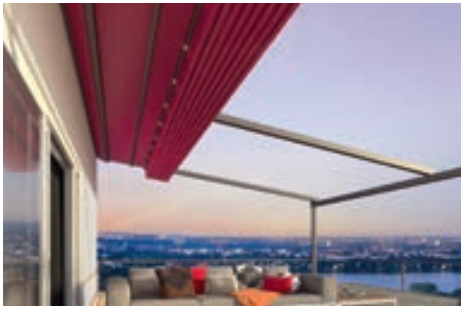

PERGOTEX II – Highlights and Versions

A whole variety of weather protection under your folding awning

With its solid supports and the resilient, durable awning material, the weinor PergoTex II offers outstanding wind stability – for even longer enjoyment of your patio.

- waterproof: light-proof or light-transmitting PVC fabric
- with high tensile strength
- reliable sun protection with a closed roof