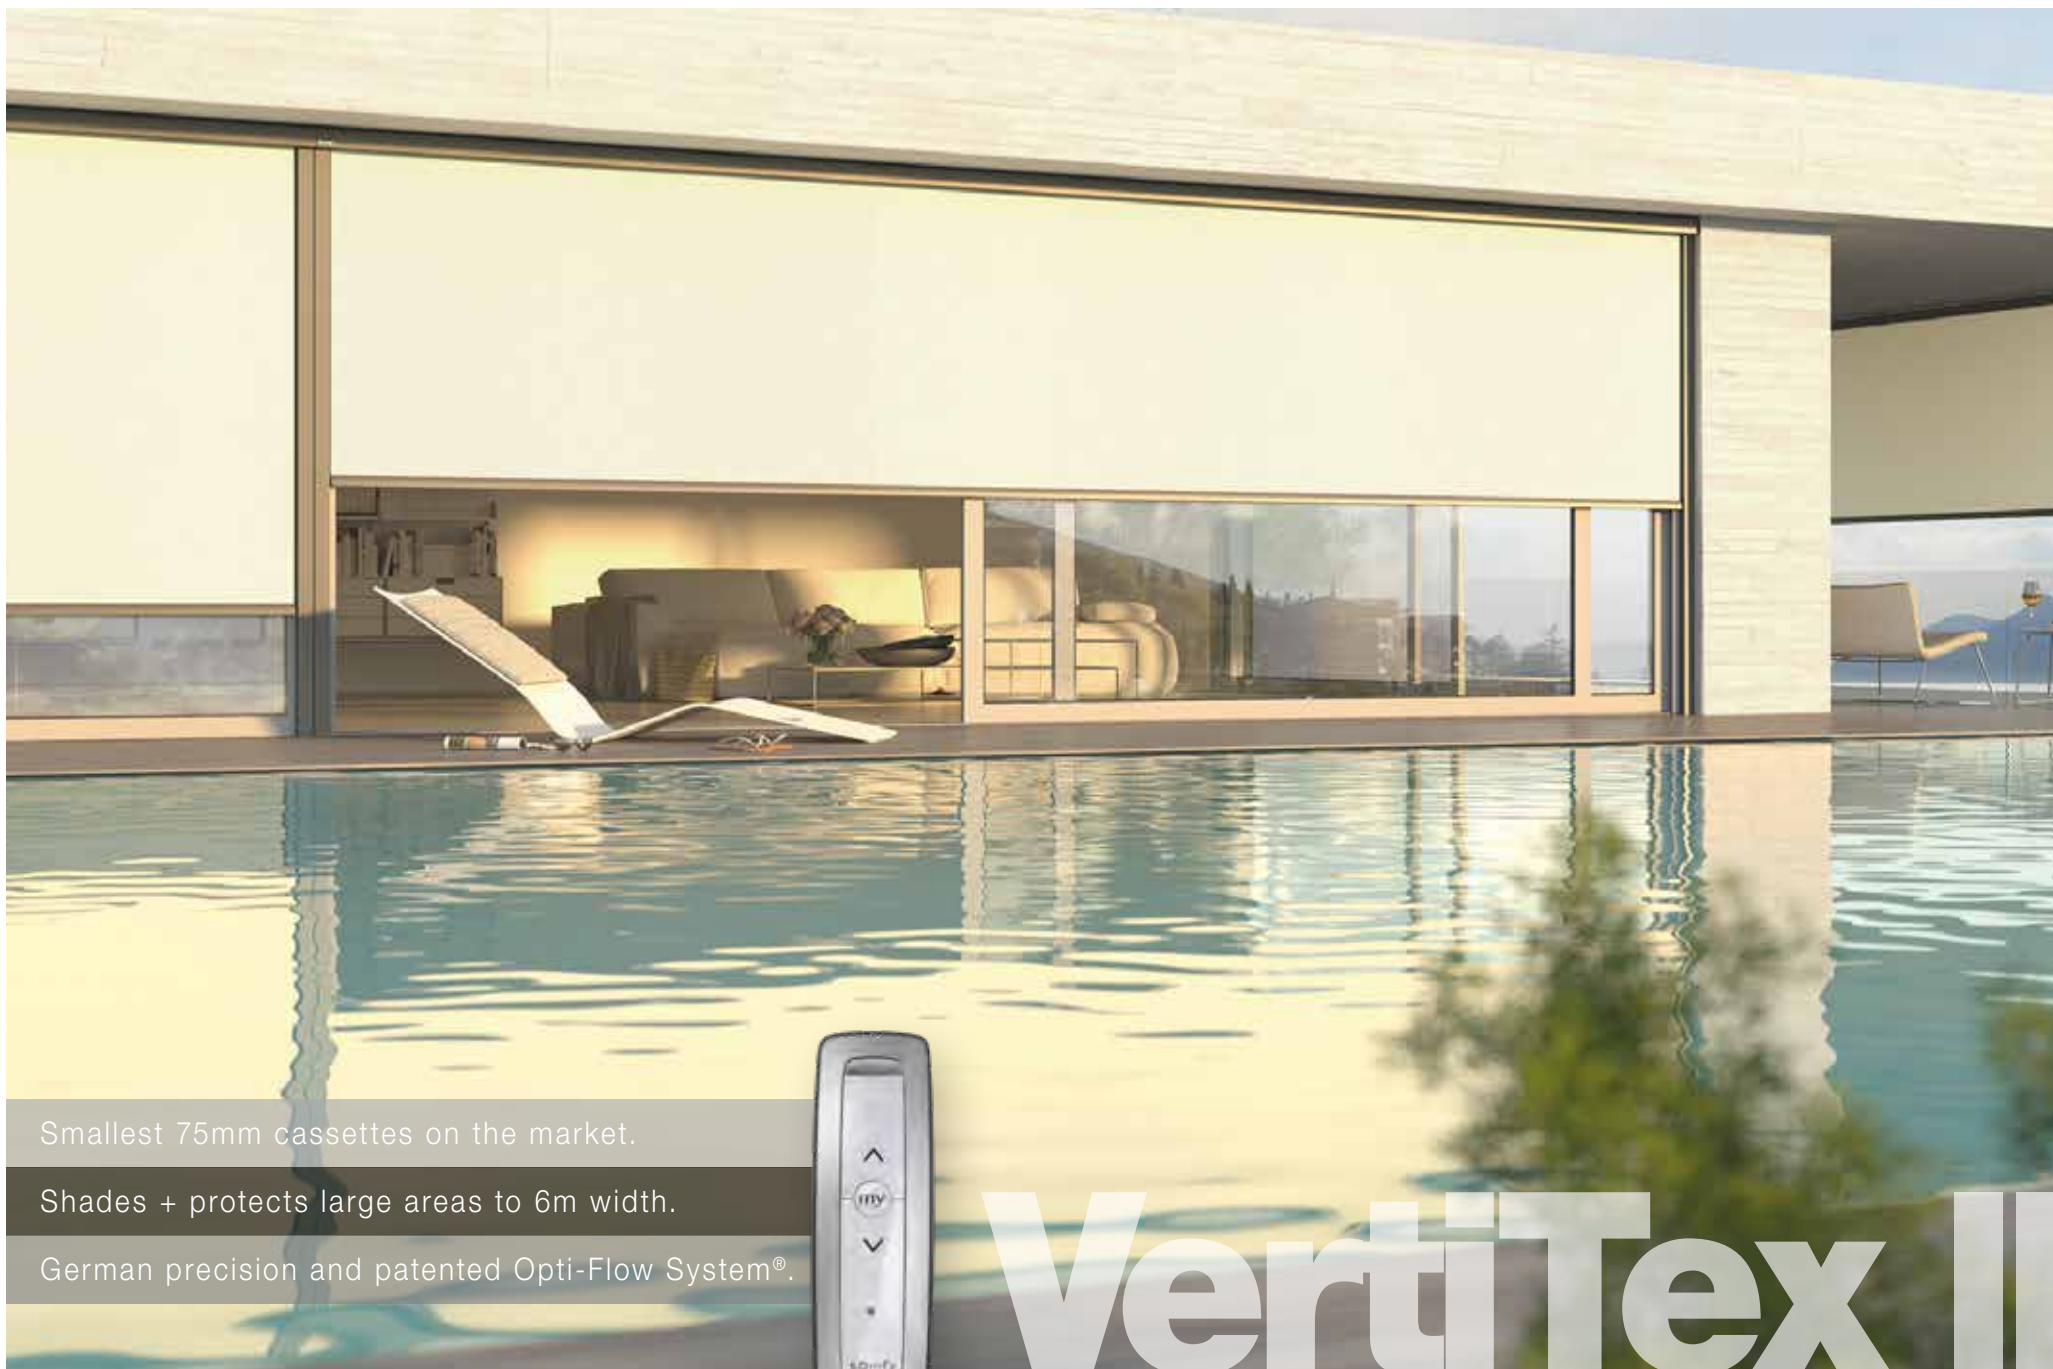

# VertiTex II

EXTERIOR ROLLER BLINDS. THE ONLY 75MM CASSETTE. SMALL & DISCREET.

This stylish Vertical Roller Blind range features tiny 75mm and 92mm cassettes in Cable & Channel versions that can span a massive 6m width with up to a 4m drop. The 92mm and 112mm Zip version enables blinds to span up to 6m width with drops up to 3m.

Available in 2 sleek architectural profiles, square + round, adapting unobtrusively to all building facades. The patented Weinor Opti-Flow System® ensures the fabric position is always perfect. VertiTex II avoids bulky cassette housings on patios, windows and balconies. Unique cantilever guide rail mounts allow Blind installation up to 2.5m wide without cassette brackets.

For windows, VertiTex II is a suitable alternative to external shading systems or Roller Shutters and can be used inside and outside. A wide range of fabric types will allow you to filter light and privacy to suit your needs. For every application and facade, VertiTex II can provide the solution. VertiTex II throughout its wide range of closures & profiles is small, discreet and so versatile.

### Motorisation:

Highly suitable. **somfy**.

Zip | Wind Resistant

75mm | 92mm | 112mm Square

Side Channel | All Purpose

75mm | 92mm | 112mm Round

Cable | Light delicate look

Patented Opti-Flow System®.