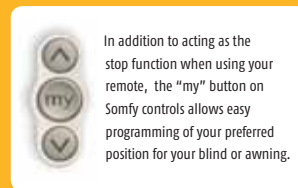

In addition to acting as the stop function when using your remote, the "my" button on Somfy controls allows easy programming of your preferred position for your blind or awning.

KeyPad

2 Channel

Centralis RTS wall mounted remote control

1 Channel

Wall mounted transmitter to control one motor or a group of motors.

Available colours:

- White: Simple, straight forward and functional.
- Silver: Fits naturally within a contemporary decor.
- Blue: Stylish design for outdoor use.
- Black: For high end sophisticated decor.