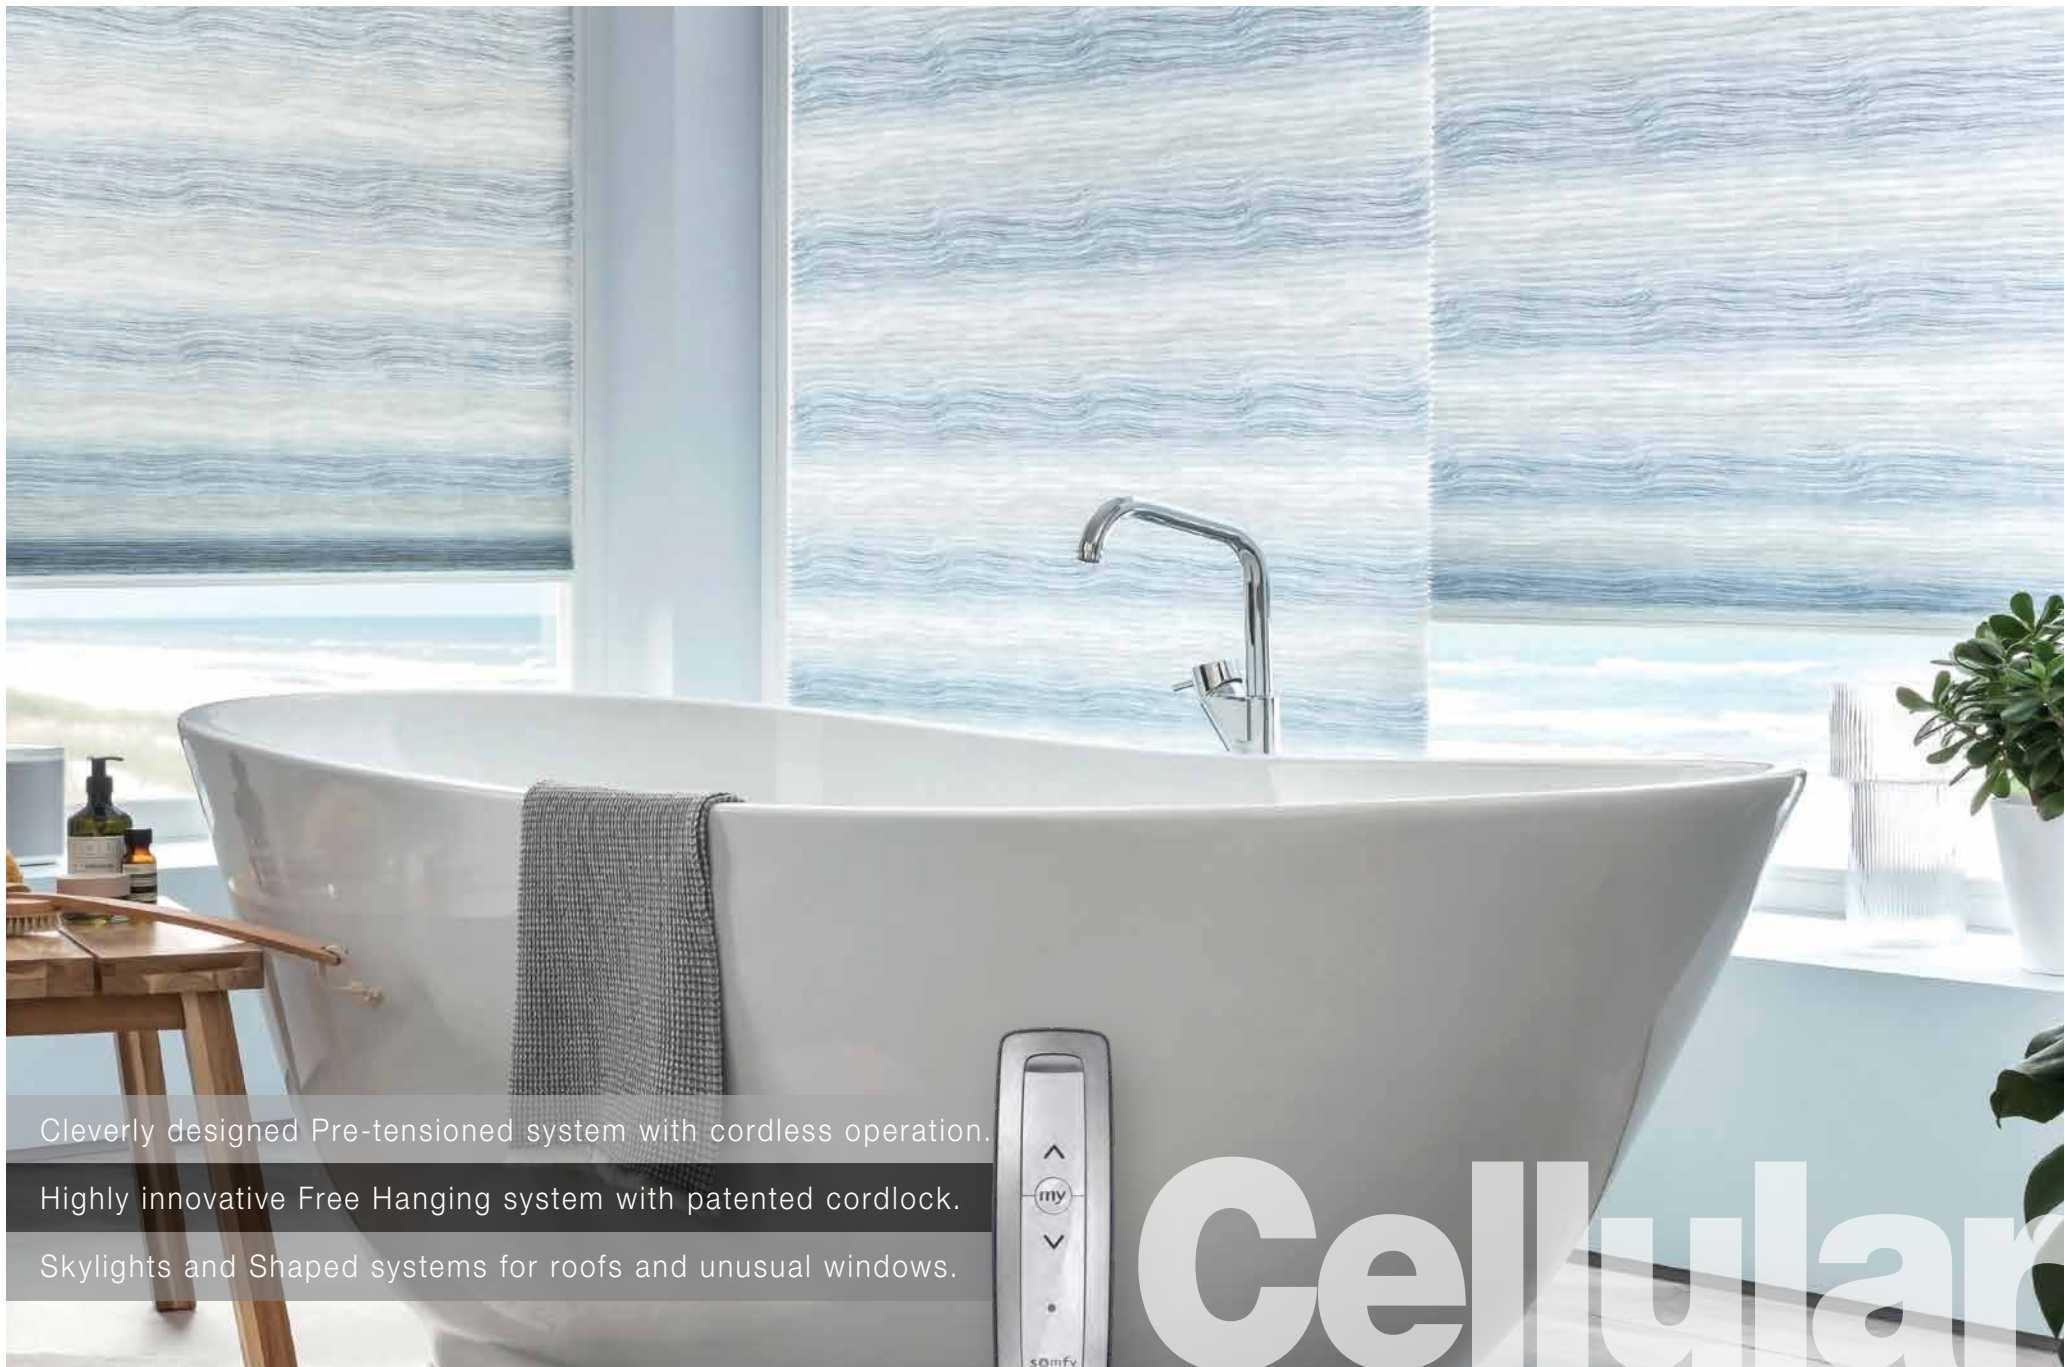

Cleverly designed Pre-tensioned system with cordless operation.

Highly innovative Free Hanging system with patented cordlock.

Skylights and Shaped systems for roofs and unusual windows.

Cellular