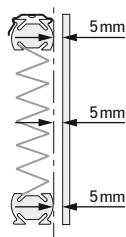

**Distance blind - glass pane:
at least 5 mm!**