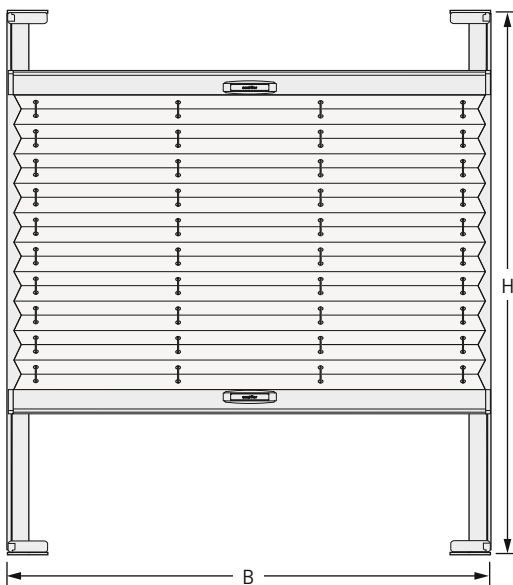

VS 2 KL screwless fitting

Notes

- fitted with adhesive rails directly on the glass pane.
- no drilling or screwing required.
- also available with magnetic fixing at the top

Size ranges Simply Cell

width (B)	min.	20 cm
	max.	150 cm
height (H)	min.	20 cm
	max.	150 cm
up to 120 cm width	max.	220 cm
Twin Elan/BO	max.	170 cm

Size ranges Simply Pleat

width (B)	min.	20 cm
	max.	150 cm
height (H)	min.	20 cm
	max.	150 cm
up to 120 cm width	max.	220 cm

Package heights

blind height	package height
50 cm	ca. 5 cm
100 cm	ca. 6 cm
150 cm	ca. 7 cm
200 cm	ca. 8 cm
220 cm	ca. 9 cm