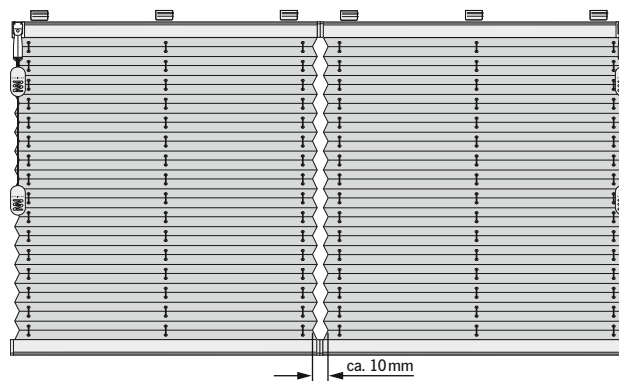

#### Several blinds side by side:

Light slit (fabric gap) between the blinds approx. 10 mm.  
Required rail distance is determined by the producer.