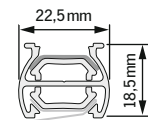

Package heights

blind height	package height
50 cm	ca. 6 cm
100 cm	ca. 7 cm
150 cm	ca. 8 cm
200 cm	ca. 9 cm
260 cm	ca. 10 cm

Rail colours

white	black-brown
silver	anthracite
brass	brushed aluminium (surcharge)