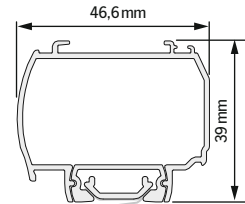

Notes

- not available with guide wires
- also available without handle (please specify)

Rail colours

white	black-brown
silver	anthracite