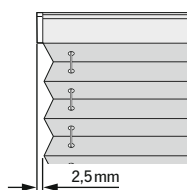

General notes

Attention!

fabric width = rail width

End caps protrude!