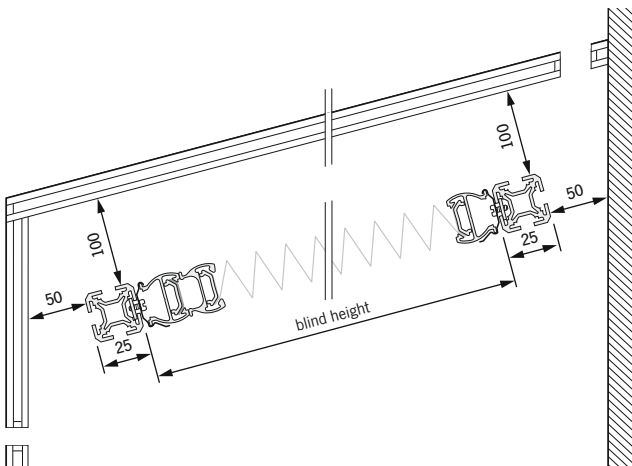

General notes

Ventilation

Simply Cell and Simply Pleat blinds in conservatories are an ideal, functional sun protection. This requires adequate ventilation and air circulation.

Insufficient ventilation and air circulation can cause condensation. No warranty for material damage caused by dripping condensation water and sharp glass cleaner, which encounter directly or indirectly with the fabric. Also no warranty for insect excrements.

Fitting spaces

Please leave a minimum space of 100 mm between the blind and the glass pane and at least 50 mm at the top and bottom between the mounting profile and the wall to ensure sufficient circulation.

Attention!

No warranty on glass damages that occur after the installation of blinds.

Please consider the ventilation slots at the top and bottom.