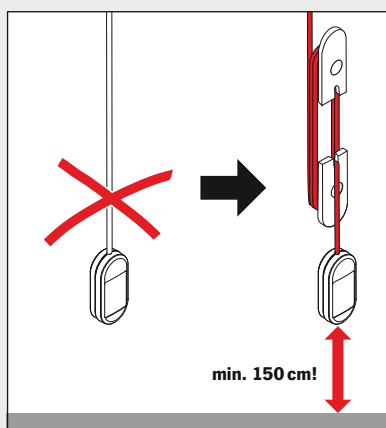

Model types F 1, F 2, F 3, F 7, F 8, F Slope 1, F Slope 2, FD Slope 3, FD Slope 4:

In case of cord operated blinds, cord winders must always be fitted and used.

This cord winder must be securely fixed to an adjacent surface and the lowest point of the cord tassel must be at least 150 cm from the floor.