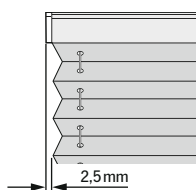

General notes

Attention!
fabric width = rail width
End caps protrude!