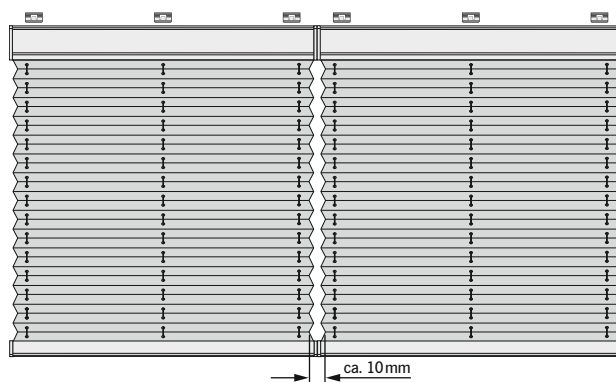

### General notes

**Attention!**

fabric width = rail width

**End caps protrude!**

**Distance blind - glass pane: at least 5 mm!**

**Several blinds side by side:**

Light slit (fabric gap) between the blinds approx. 10 mm. Required rail distance is determined by the producer.