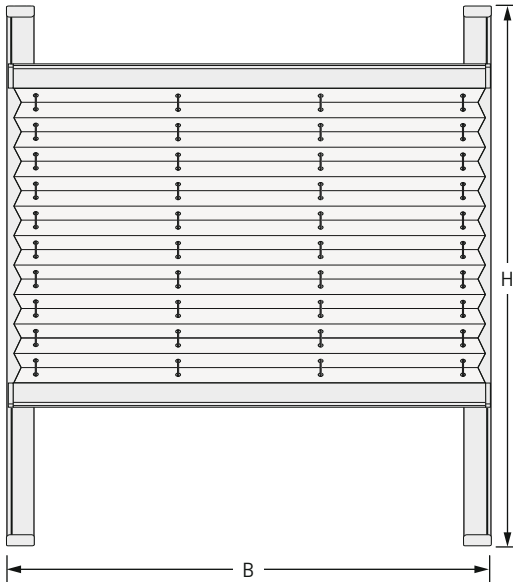

SIMPLY CELL - SIMPLY PLEAT

1 Pre-tensioned blinds

VS 2 Slide (with side channels and guided handle bars) screwless fitting

Notes

- fitted with adhesive rails directly on the glass pane.
- no drilling or screwing required.
- for rectangular window beadings: **max. beading depth 30 mm!**

Size ranges Simply Cell

width (B)	min.	20 cm
	max.	150 cm
height (H)	min.	20 cm
	max.	150 cm
up to 120 cm width	max.	220 cm
Twin Elan/BO	max.	170 cm

Size ranges Simply Pleat

width (B)	min.	20 cm
	max.	150 cm
height (H)	min.	20 cm
	max.	150 cm
up to 120 cm width	max.	220 cm

Package heights

blind height	package height
50 cm	ca. 5 cm
100 cm	ca. 6 cm
150 cm	ca. 7 cm
200 cm	ca. 8 cm
220 cm	ca. 9 cm