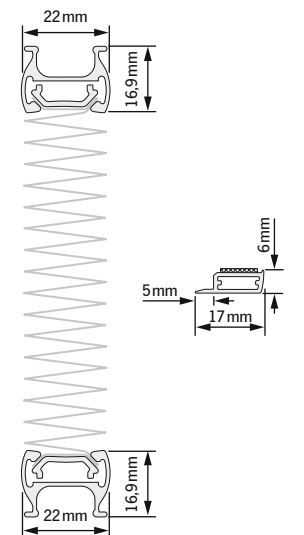

Rail colours

- ☐ white
- ☐ silver