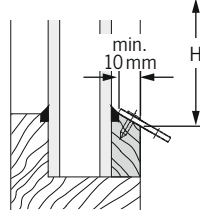

Window beading angled:

⚠ Please note the additions / deductions in the order height depending on the glazing rebate when using the mounting plate!

Order height = H plus 5 mm