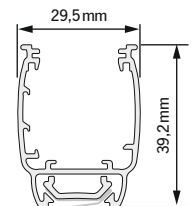

Notes

- also available with guide wires (max. vertical tilting angle: 15°)
- chain outlet available on left or right side (please specify)
- no protruding gear at the side

Rail colours

white	black-brown
silver	anthracite
brass