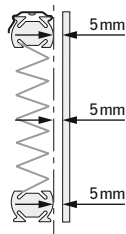

Distance blind - glass pane: at least 5 mm!