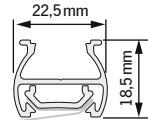

Package heights

blind height	package height
50 cm	ca. 5 cm
100 cm	ca. 6 cm
150 cm	ca. 7 cm
200 cm	ca. 8 cm
260 cm	ca. 9 cm