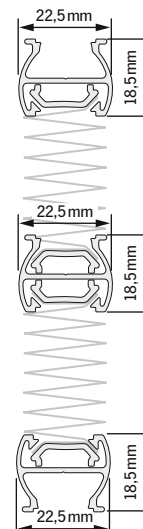

Notes

- the hanging fully retracts up to the sloped rail
- consider adaptors to level angled window beadings
- operation of the bottom hanging on the low side, for the top hanging on the high side
- not available with guide wires