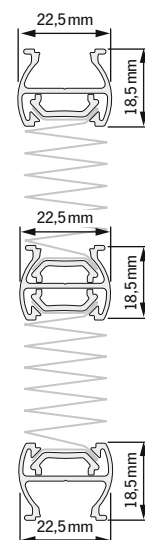

Drop Limitations - Simply Cell

model type	fabric quality	max. height cm	max. m²
F1	Elan	260	5
	Elan BO	260	5
	Uni BO	260	5
	Projekt FR BO	230	4
	Batiste	230	4
	Twin Elan / Twin Elan BO	170	3
F2	Elan	260	5
	Elan BO	260	5
	Uni BO	260	5
	Batiste	230	4
	Twin Elan	170	3
F3	Elan	260	4
	Elan BO	260	4
	Uni BO	260	4
	Batiste	230	3
	Twin Elan	170	2