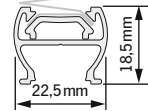

Package heights

blind height	package height
50 cm	ca. 5 cm
100 cm	ca. 6 cm
150 cm	ca. 7 cm
200 cm	ca. 8 cm
260 cm	ca. 9 cm