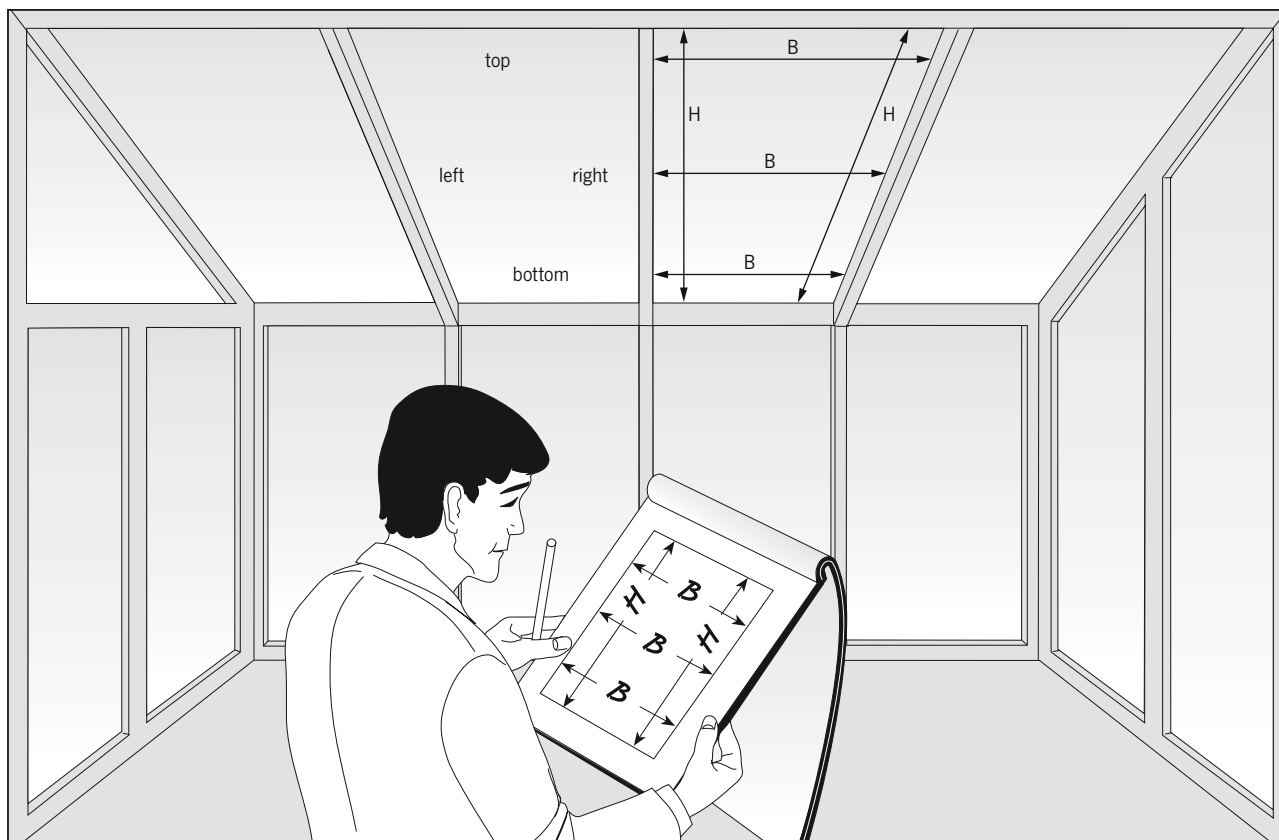

3 Roof blinds for rectangular windows

1 vertical blinds rectangular

2 vertical blinds special shapes

3 roof blinds rectangular

4 accessories motorised

5 accessories

6 material properties

General notes

Measurements always specified from inside!

Number of tension wires (black)

blind width	tension wires
20 cm	2
30 cm	3
40 cm	3
50 cm	3
60 cm	4
70 cm	4
80 cm	5
90 cm	5
100 cm	5
110 cm	6
120 cm	6
130 cm	7
140 cm	7
150 cm	7

Attention!

fabric width = rail width

End caps protrude!

Attention!

No warranty on glass damages that occur after the installation of blinds.

Motorisation and control

Motor data

Voltage 24 V, current 1A, including integrated limit stop.

Attention

Please use, due to the the integrated limit stop, only the original control parts. Third party products may cause damage.

For information about controlling the blinds, please refer to section **Accessories for motorised blinds starting on page 4.1.**