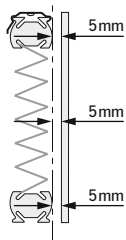

General notes

Distance blind - glass pane: at least 5 mm!