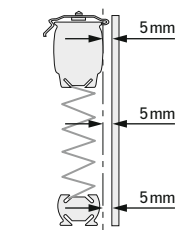

Distance blind - glass pane: at least 5 mm!