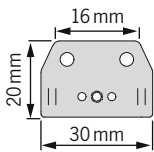

SIMPLY CELL - SIMPLY PLEAT

1 Pre-tensioned blinds

Measurements VS 1, VS 2, VS 3, VS 3 SD

Fitting in the window beading

Window beading angled:

Measure the width B at several points in case of possible size tolerances of the window. Use the shortest measured width.

Order width = B
Order height = H

Window beading straight:

Order width = B minus 5 mm
Order height = H

Fitting in the window beading with mounting plate (only VS 2)

The mounting plate enables a fitting in the window beading even if it is a narrow beading.

Window beading angled:

⚠ Please note the additions / deductions in the order height depending on the glazing rebate when using the mounting plate!

Order height = H plus 5 mm

Window beading straight:

Order height = H minus 5 mm

Fitting on the glazing bead (with beading brackets) VS 2 only

Measure the corners of the glazing bead.

Order width = B plus 5 mm
Order height = H minus 18 mm