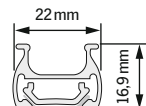

Rail colours

white	black-brown
silver	anthracite
brass	brushed aluminium (surcharge)

Notes

- also available with magnetic fixing at the top