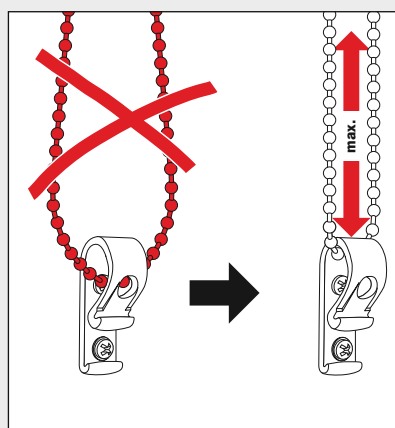

Model type F 4:

In case of chain operated blinds, chain holders must always be fitted.

This chain holder must be securely fixed to an adjacent surface and at the maximum distance from the top of the blind so the chain is held permanently taut by the device.