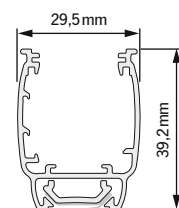

Rail colours

white	black-brown
silver	anthracite
brass	

Motorisation and control

Motor data

Voltage 24 V, current 1A, including integrated limit stop.

Attention

Please use, due to the the integrated limit stop, only the original control parts. Third party products may cause damage.

For information about controlling the blinds, please refer to section **Accessories for motorised blinds starting on page 4.1.**

Drop Limitation - Simply Cell

model type	fabric quality	max. height cm	max. m²
F4, FE F Touch	Elan	260	5
	Elan BO	260	5
	Uni BO	260	5
	Batiste	230	4
	Twin Elan / Twin Elan BO	170	3