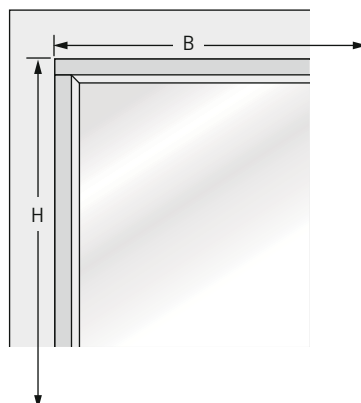

Fitting on the glazing bead (with beading brackets) VS 2 only

Measure the corners of the glazing bead.

Order width = B plus 5 mm
Order height = H minus 18 mm