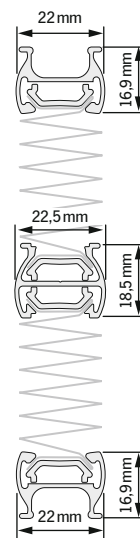

Rail colours

white	black-brown
silver	anthracite
brass	brushed aluminium (surcharge)