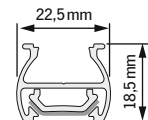

Package heights

blind height	package height
50 cm	ca. 6 cm
100 cm	ca. 7 cm
150 cm	ca. 8 cm
200 cm	ca. 9 cm
260 cm	ca. 10 cm

Rail colours

white	black-brown
silver	anthracite
brass	brushed aluminium (surcharge)