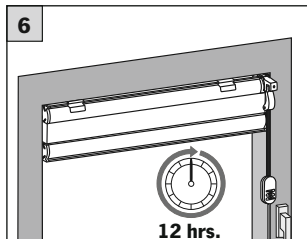

SIMPLY CELL - SIMPLY PLEAT

Care instructions and product information

Care instructions

The fabrics are easy to clean.

- Simply wash by hand using a mild detergent solution at approx. 30°C. (For pre-tensioned types, tension shoes must not be removed from the cords!)
- Then rinse the fabric thoroughly, push the fabric stack together and squeeze the water out. The blind must not longer be dripping wet.
- Hang up damp and leave closed to dry. During the drying process, open and close the blind several times to prevent the pleats sticking together. Do not iron.

Make sure the mechanical parts of motorised and crank operated blinds do not come in contact with the detergent solution or water.

NOTE: all metallised fabrics as well as coated blackout materials and B1 qualities are NOT to be cleaned this way. Simply wipe these down gently with a cloth. Do not rub!

More detailed instructions about cleaning specifications can be found under fabric properties in the technical brochure. Contact your local dealer for further information.

We advise against chemical or ultrasonic cleaning and do not accept warranty claims in this case. Please contact the sunblind cleaners for professional cleaning.

Product information

Operation

For a long-lasting pleating it is necessary to operate the blind regularly and to keep it closed in the stack for longer periods.

Especially when the blind is exposed to high temperatures (e.g. southfacing windows, roof windows, conservatories, etc.), above practise is important to repeatedly support the pleats.

Notes on casements and glass

- When cleaning casements and glass, do not use any caustic or alkaline cleaning agents which could come into direct or indirect contact (condensation) with the blind.
- Condensation can form if there is too little ventilation or air flow (please follow the instructions in the respective fitting instructions for details on distance to the glass).
- We do not accept liability for fabric damage caused by water stains or insects.

Areas of application

Blinds are **ONLY** suitable for use in heated indoor areas. Blinds have **NOT** been designed for outdoor use (e.g. in open or partly glazed roof coverings), for swimming pool enclosures or greenhouses and under twin-wall sheets or plastic windows.

Motorised blinds

Motorised blinds are not suitable for installation in humid areas and damp locations