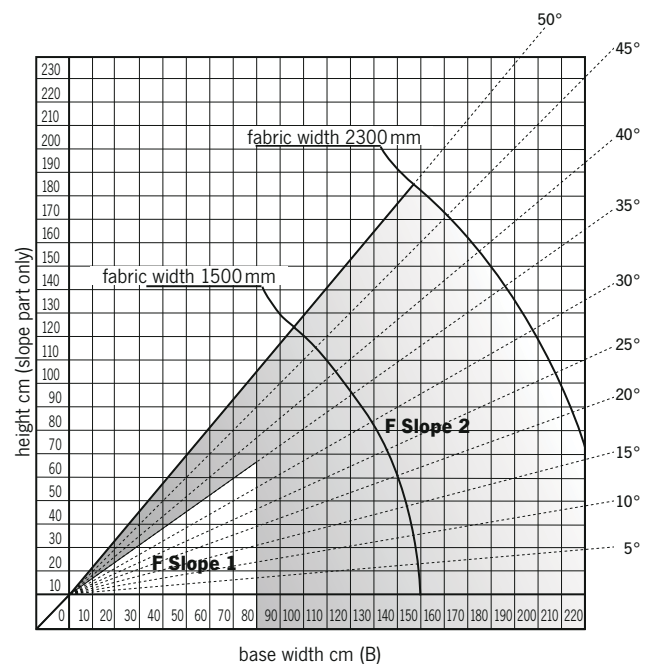

Ratio fabric width to blind width

The steeper the angle, the less the width

The angle of the slope has a considerable influence on the maximum blind width. The diagram shows the possible blind width in relation to angle and width of the fabric on.

The height of the slope part is calculated H1 minus H2.

Installation height must be specified!

Please refer to the notes concerning Child Safety on page V.6.