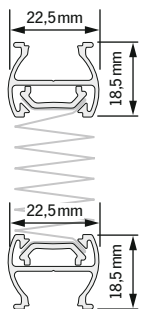

Notes

- available with manual or electric crank
- horizontal or slope fitting possible
- hanging and operation available on opposite sides (fig.) or on the same side (please specify)
- fixed tension wires, UV-resistant and of black coated steel wire, max. distance 25 cm
- operation available left, right or centre (please specify)

Rail colours

white	black-brown
silver	anthracite
brass