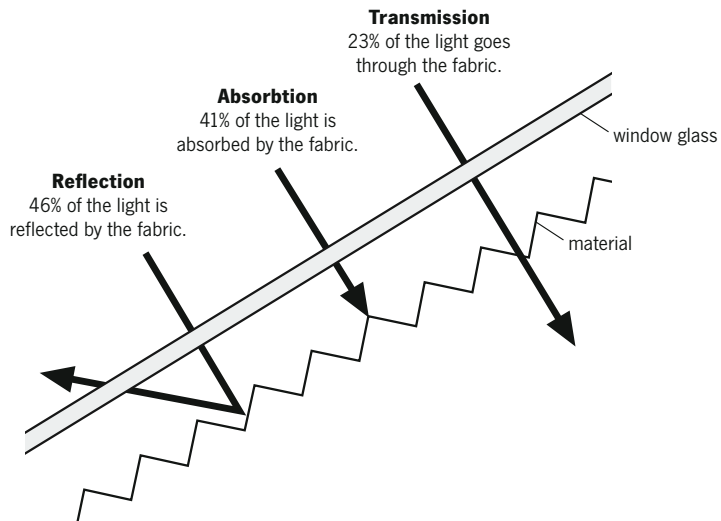

SIMPLY CELL - SIMPLY PLEAT

Light technical values

The properties of blinds in conjunction with light are dependant on several factors, e.g. weave, coating, type of yarn, colour, etc.. These influence the optical and thermo-technical effect and are the reason that each fabric has different light technical values.

The light technical values are reflection, absorption and transmission. The three values add up to 100%. (Effects caused by ventilation, glass, installation method and distance, etc. are not taken into account.)

The chapter material properties of all fabrics displays all values for reflection, absorption and transmission for each fabric.

Explanation of terms

Example: design no. 30094

Reflexion: The reflection value indicates the irradiating sun light, which is reflected directly or diffusely. The more radiation is reflected, the less can enter the room and heat it up.

Transmission: The transmission value is the amount of light that comes through the fabric. The higher the transmittance value, the brighter the room.

Absorption: The absorption value refers to the part of the light energy absorbed by the fabric, which means it is not transmitted. The absorbed light energy is usually converted into heat.