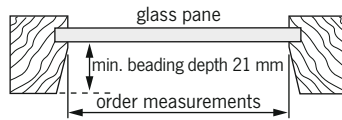

Window beading angled:

Measure the width B at several points in case of possible size tolerances of the window. Use the shortest measured width.

Order width = B
Order height = H