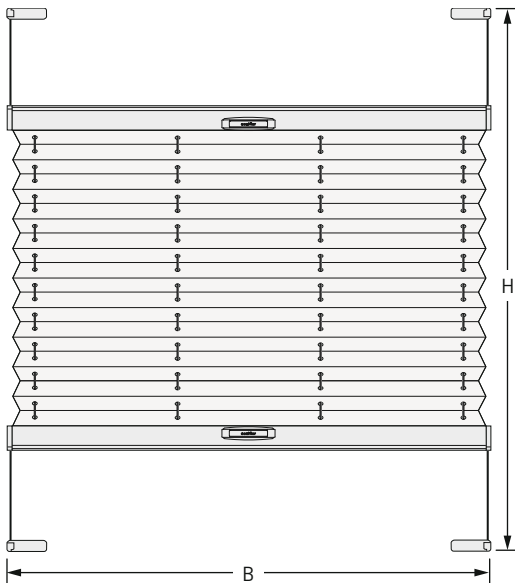

VS 2

Size ranges Simply Cell

width (B)	min. 12 cm
	max. 150 cm
height (H)	min. 20 cm
	max. 150 cm
up to 120 cm width	max. 220 cm
Twin Elan/BO	max. 170 cm

Size ranges Simply Pleat

width (B)	min. 20 cm
	max. 150 cm
height (H)	min. 20 cm
	max. 150 cm
up to 120 cm width	max. 220 cm

Package heights

blind height	package height
50 cm	ca. 5 cm
100 cm	ca. 6 cm
150 cm	ca. 7 cm
200 cm	ca. 8 cm
220 cm	ca. 9 cm

Rail colours

white	black-brown
silver	anthracite
brass	brushed aluminium (surcharge)

Notes

- also available with magnetic fixing at the top