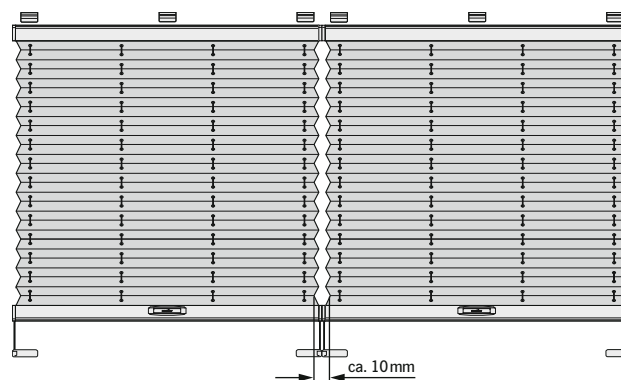

### General notes

**Attention!**  
fabric width = rail width  
**End caps protrude!**

**Distance blind - glass pane:  
at least 5 mm!**

**Several blinds side by side:**

Light slit (fabric gap) between the blinds approx. 10 mm.  
Required rail distance is determined by the producer.