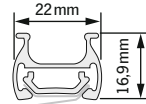

Rail colours

white	black-brown
silver	anthracite
brass	brushed aluminium (surcharge)