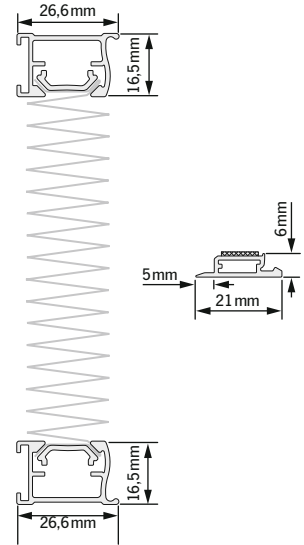

Rail colours

- ☐ white
- ☐ grey