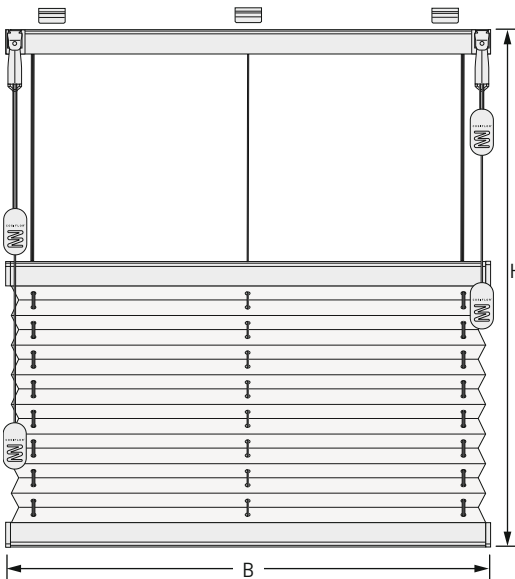

Notes

- also available with guide wires
- F 2 blinds always with two cord locks
- operating cords in the view field

Size ranges Simply Cell

width (B)	min.	15 cm
	max.¹	200 cm
height (H)	min.	30 cm
	max.²	300 cm

¹ depending on fabric width

² please have a look at our chart at page 1.21 (Drop Limitations)

Size ranges Simply Pleat

width (B)	min.	15 cm
	max.¹	200 cm
height (H)	min.	30 cm
	max.	300 cm

¹ depending on fabric width

Package heights

blind height	package height
50 cm	ca. 6 cm
100 cm	ca. 7 cm
150 cm	ca. 8 cm
200 cm	ca. 9 cm
260 cm	ca. 10 cm

Rail colours

white	black-brown
silver	anthracite
brass	brushed aluminium (surcharge)