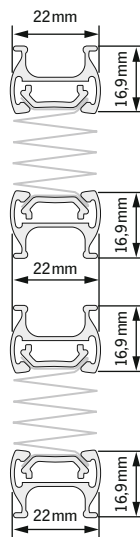

Rail colours

white	black-brown
silver	anthracite
brass	brushed aluminium (surcharge)