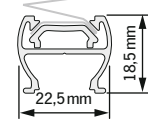

Package heights

blind height	package height
50 cm	ca. 6 cm
100 cm	ca. 7 cm
150 cm	ca. 8 cm
200 cm	ca. 9 cm
260 cm	ca. 10 cm

Rail colours

white	black-brown
silver	anthracite
brass	brushed aluminium (surcharge)