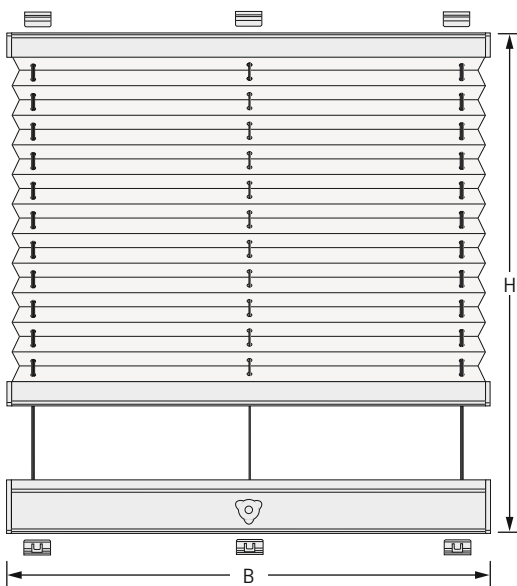

PLK 13 with crank operation

Size ranges Simply Cell

width (B)	min.	20 cm
	max.	150 cm
height (H)	min.	30 cm
	max.	350 cm

Size ranges Simply Pleat

width (B)	min.	20 cm
	max.	150 cm
height (H)	min.	30 cm
	max.	400 cm

Package heights

blind height	package height
50 cm	ca. 6 cm
100 cm	ca. 7 cm
150 cm	ca. 8 cm
200 cm	ca. 9 cm
250 cm	ca. 10 cm
300 cm	ca. 11 cm
350 cm	ca. 12 cm
400 cm	ca. 13 cm

Notes

- available with manual or electric crank
- horizontal or slope fitting possible
- hanging and operation available on opposite sides (fig.) or on the same side (please specify)
- fixed tension wires, UV-resistant and of black coated steel wire, max. distance 25 cm
- operation available left, right or centre (please specify)

Rail colours

white	black-brown
silver	anthracite
brass