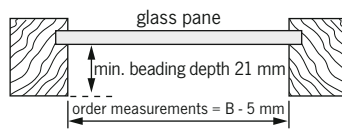

Window beading straight:

Order width = B minus 5 mm
Order height = H

Fitting in the window beading with mounting plate (only VS 2)

The mounting plate enables a fitting in the window beading even if it is a narrow beading.