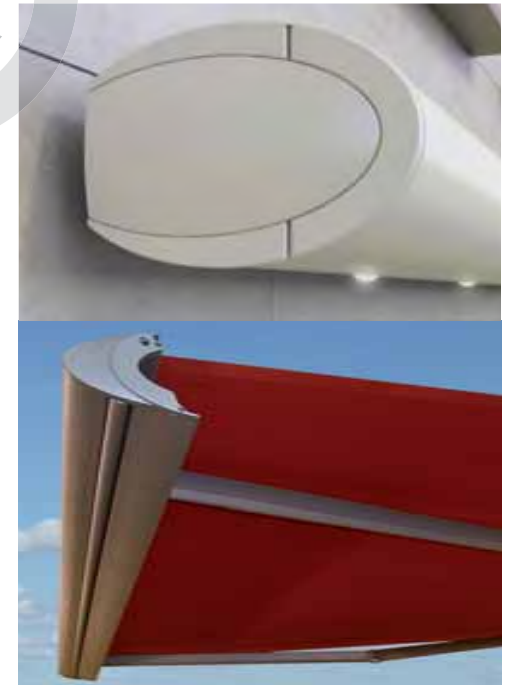

Opal II + Opal II LED

FOLDING ARM AWNING | FULL CASSETTE | SHADING LARGE AREAS

Our new Opal Design II cassette awning stands out for its timeless, classic design hand in hand with groundbreaking Weinoor technology. Made to shade large areas, it blends in harmoniously with its surrounding architecture, the attractive shape of the 16cm high cassette adding a sophisticated element. A wide range of tempting and practical optional extras make it easy to operate and wonderfully convenient while also extending its lifetime.

The Opal II and Opal II LED awnings have been carefully designed to provide the highest quality folding arm awning system to shade and extend usage for large patios, outdoor entertainment and dining areas.

Valance Plus

Specifications

Cassette Size:

16cm

Maximum Width:

12m

Maximum Projection:

4m