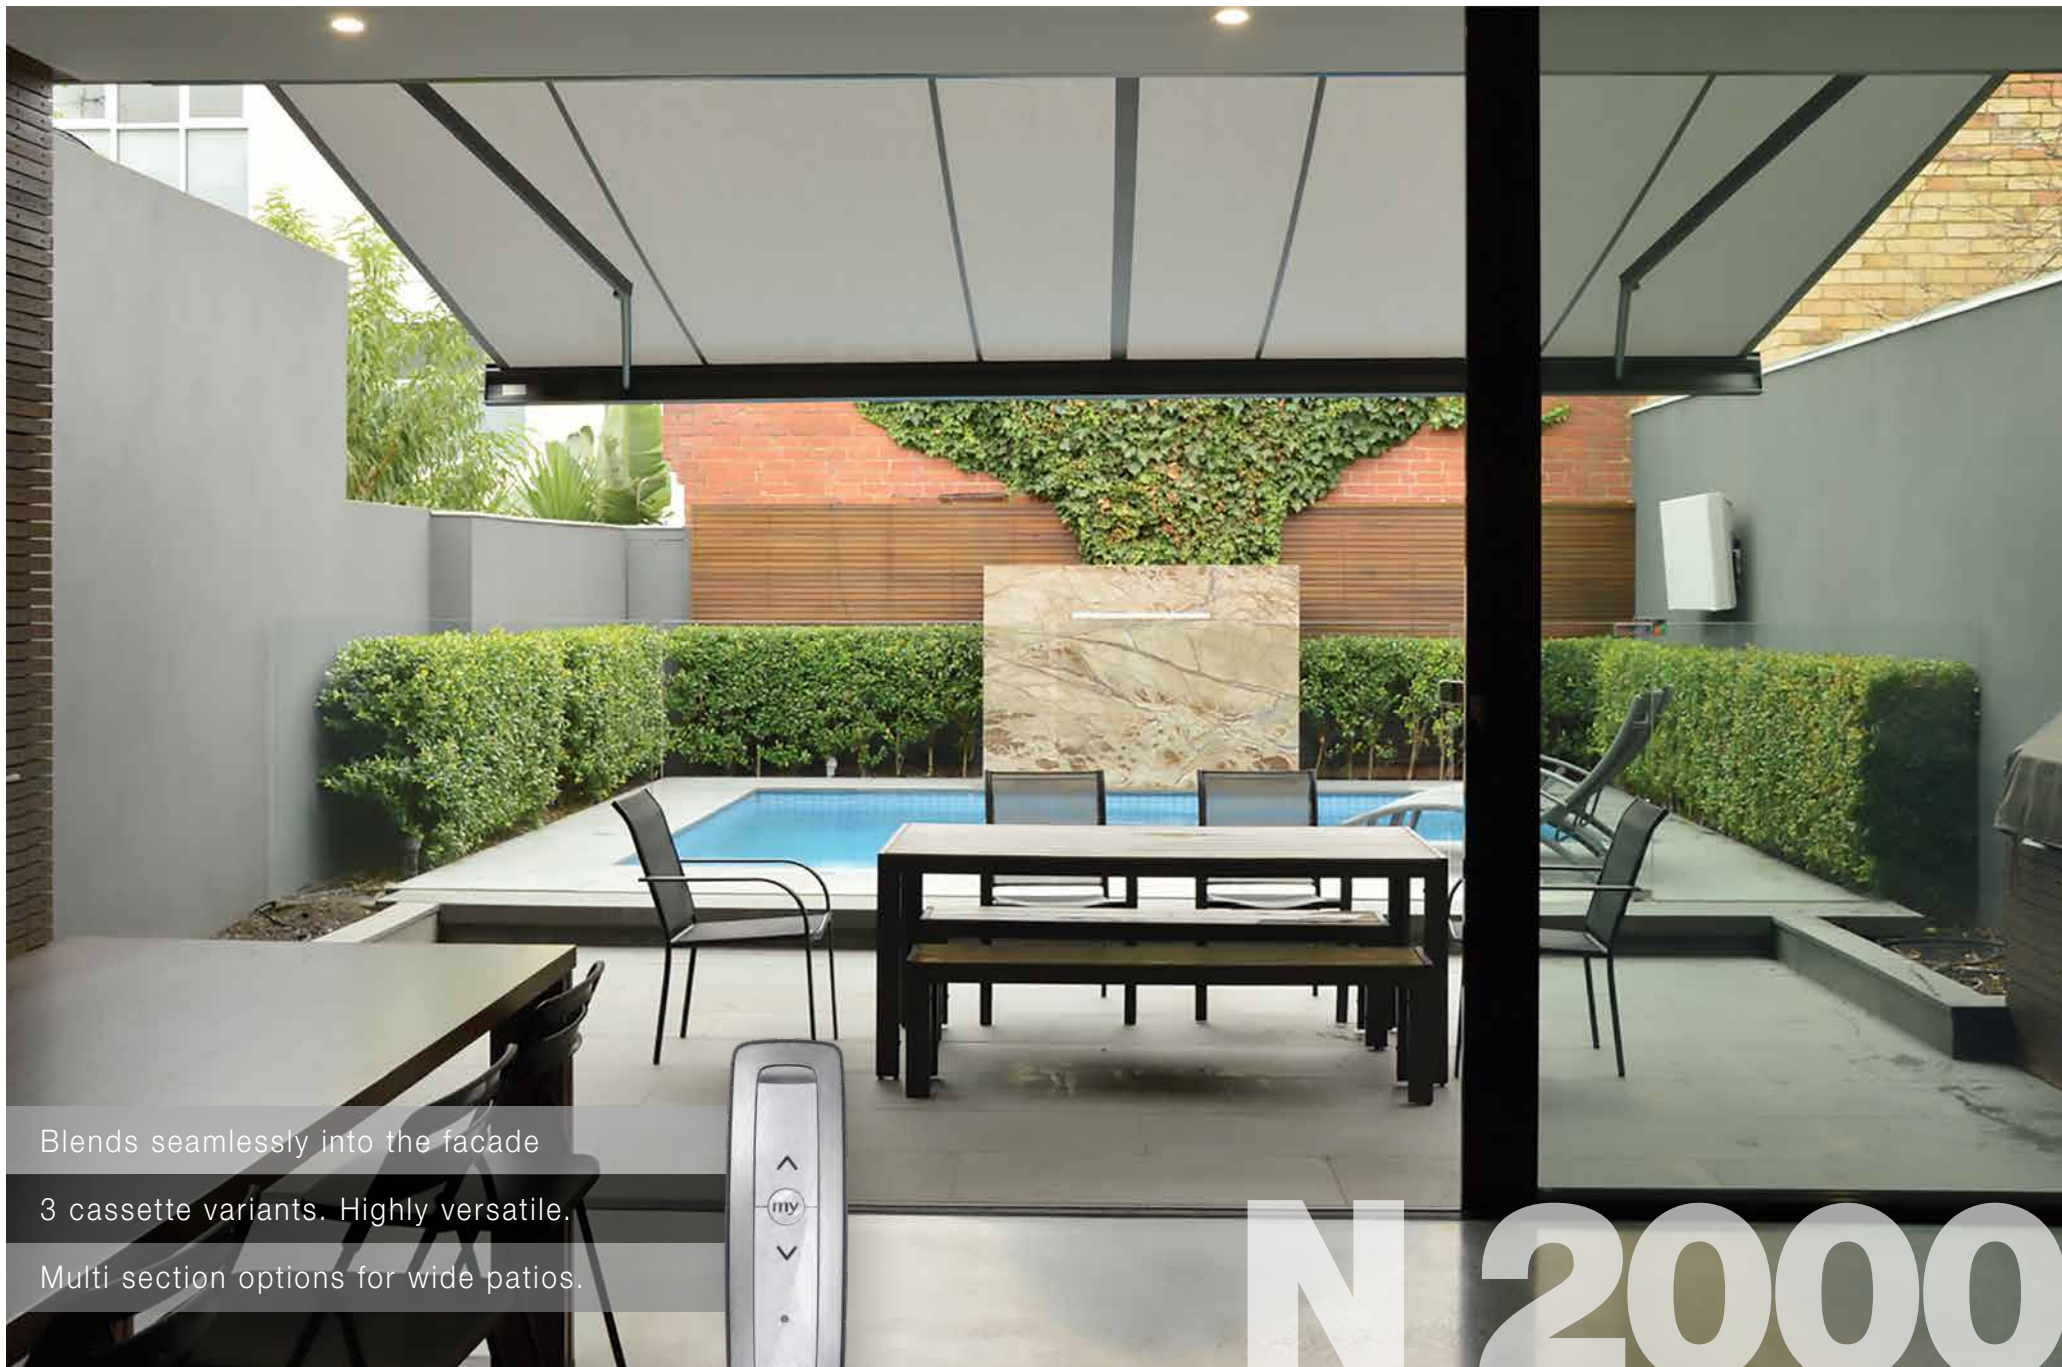

Blends seamlessly into the facade
3 cassette variants. Highly versatile.
Multi section options for wide patios.

N 2000