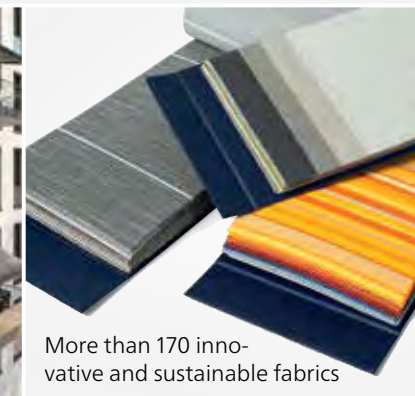

Upon request: 5 elegant decorative panels

To provide the awning cassette with a special touch, you can equip the end caps with 5 attractive patterns. This provides your Smaila with a bespoke individual look. Of course, the end caps are also available with the same frame colour as your awning.