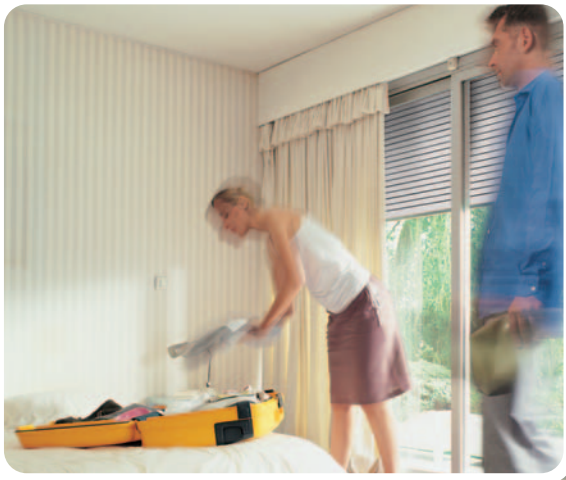

Venetian blinds

Aluminium & timber venetian blinds are an elegant and highly effective way to manage light and heat in the home and office environments. Timber venetian blinds are available in a variety of subtle wood stains or natural timbers, and create a gentle warmth and ambience. They are also extremely durable and versatile. For a high-tech or sleek appeal choose from a comprehensive range of aluminium venetian blinds.

With Somfy motorisation, complete control is at your fingertips. At the touch of a button simply tilt the slats open to allow some light to enter the room, tilt them shut for absolute privacy, or lift them completely so they are out of sight. Somfy motors come encased in a standard sized headrail so they won't detract from the visual appeal of your venetian blinds.

You can even adjust your blinds from the comfort of your lounge with a hand held remote control. With Radio Technology Somfy™ (RTS) automation is only a finger click away. Alternatively you can install a wall mounted control. Either way, your venetian blinds can be operated individually, as a group, or both. For the ultimate in convenience and comfort, install a Somfy sun sensor or timer control.