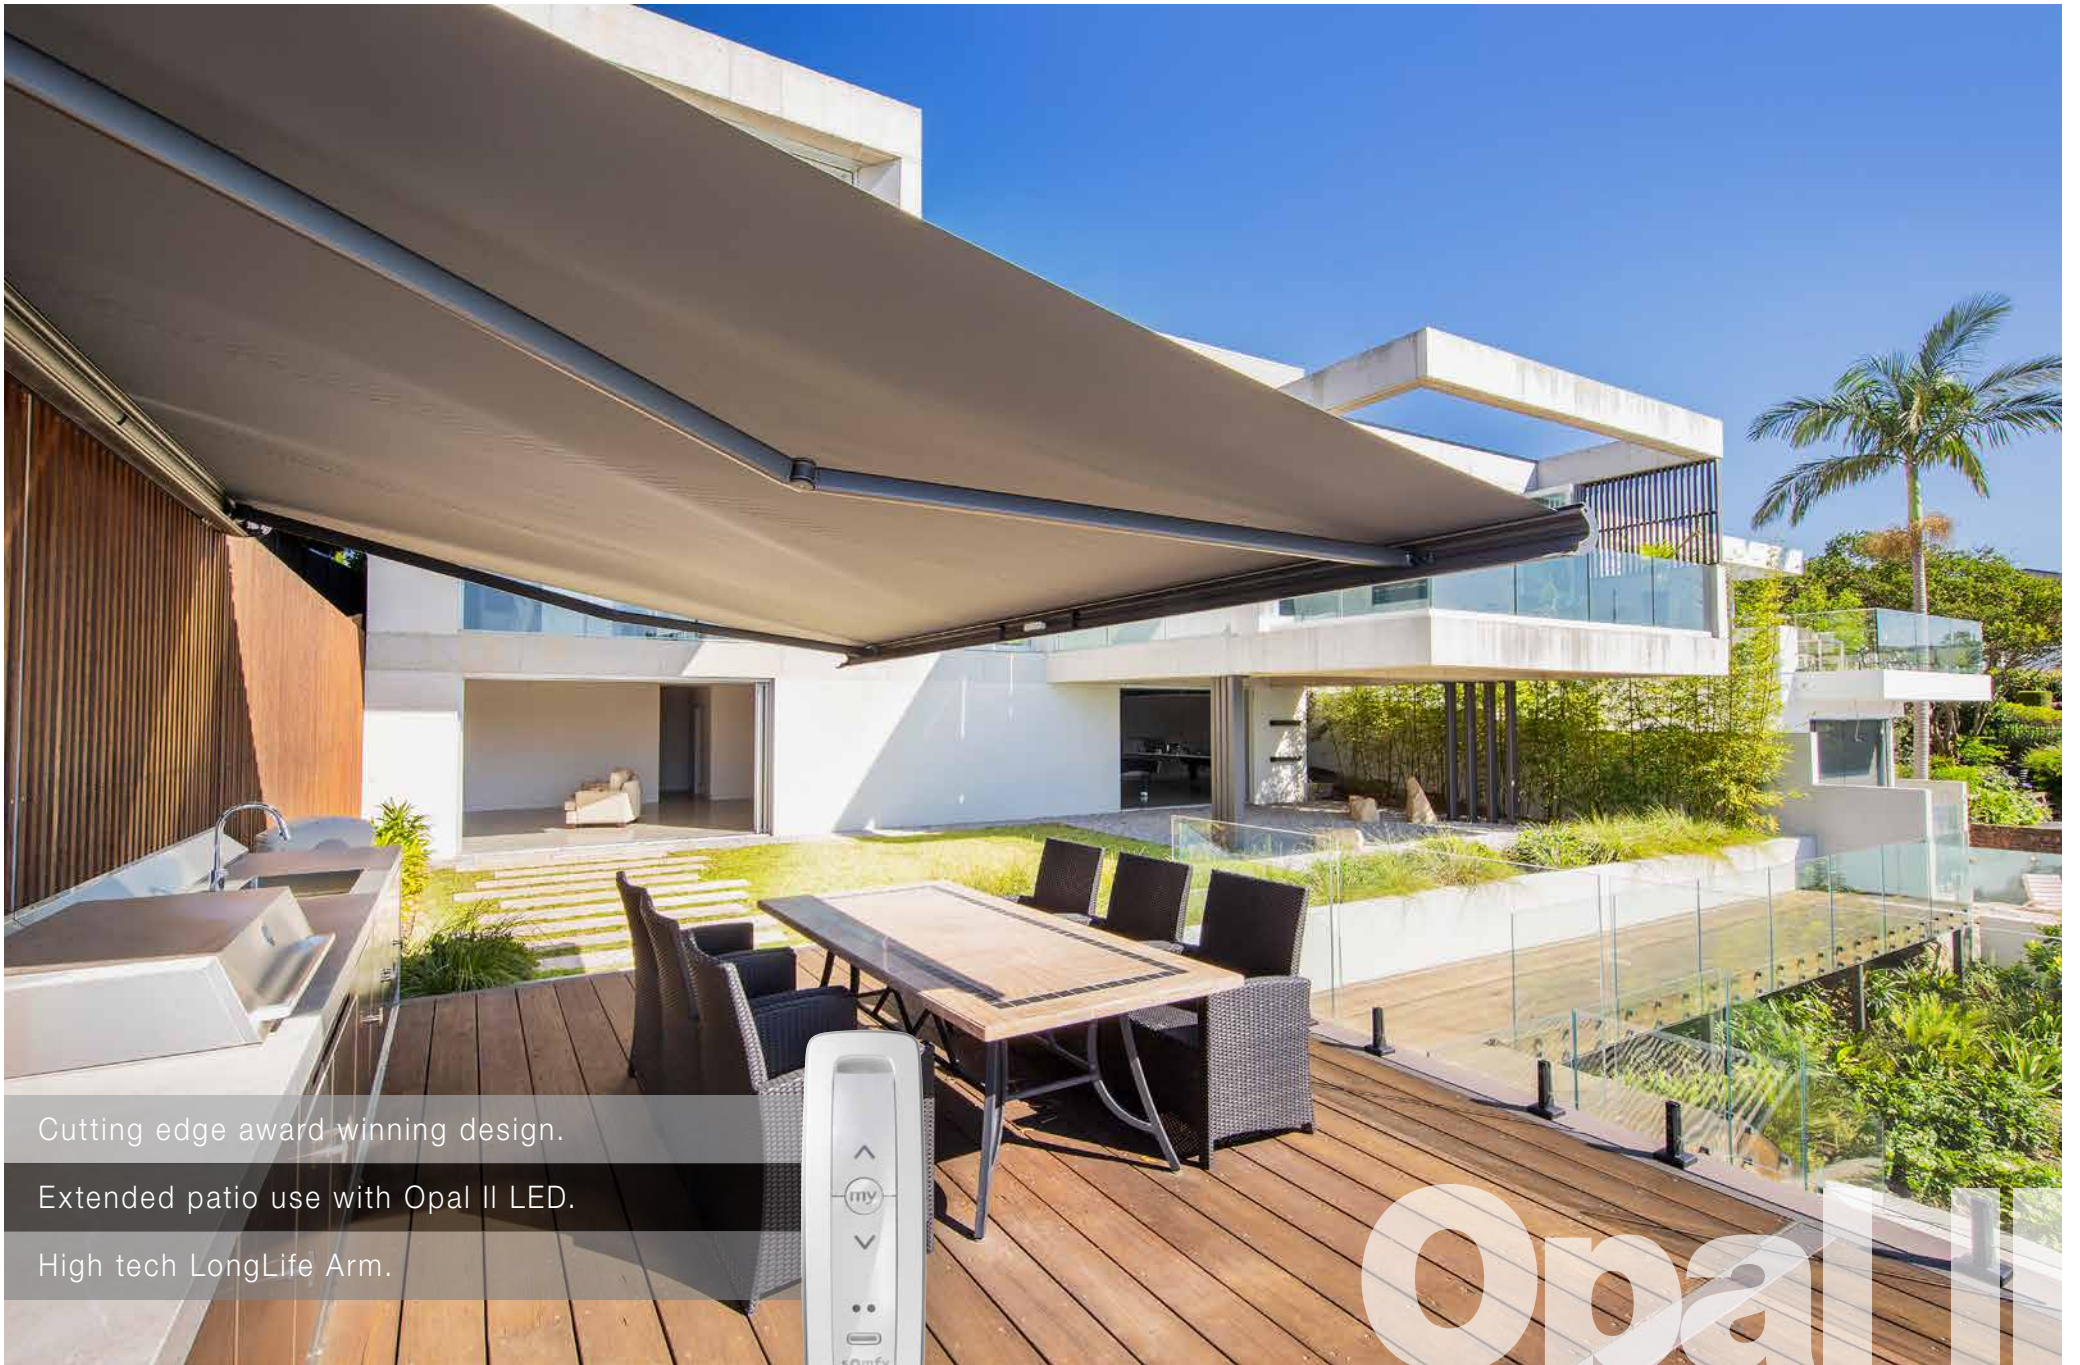

Cutting edge award winning design.

Extended patio use with Opal II LED.

High tech LongLife Arm.

Opal II