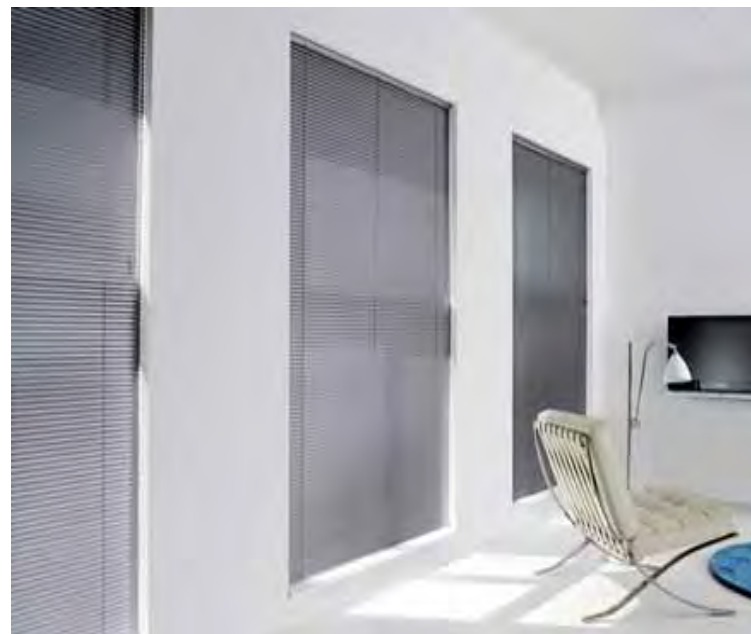

Motorisation:

Highly suitable

See Fabrics + Options:

Download Technical brochure:

www.petermeyerblinds.com.au