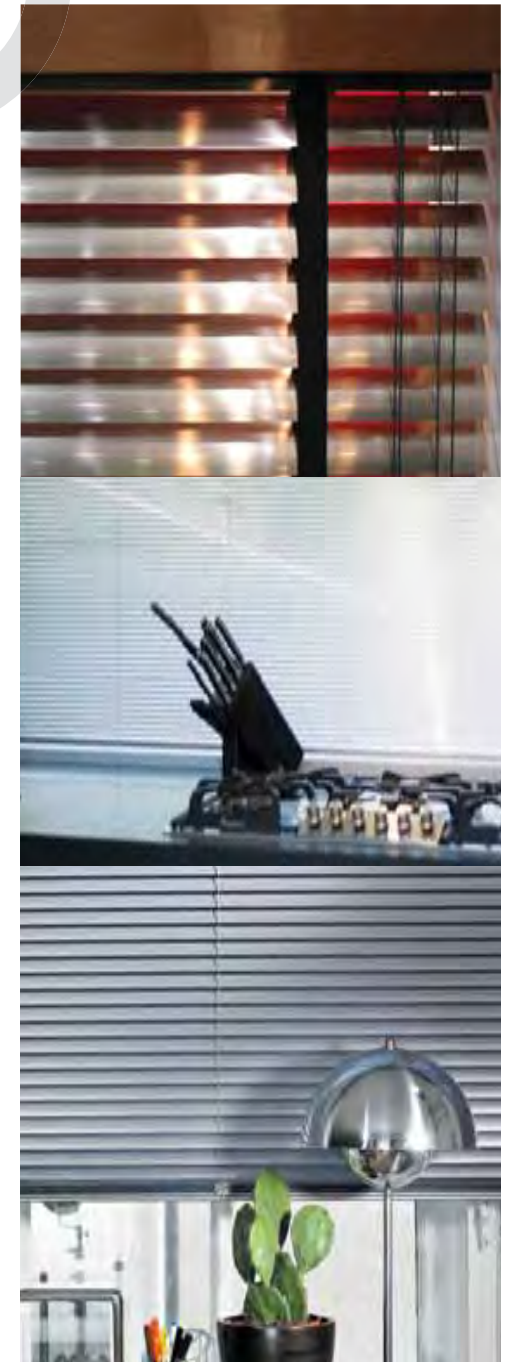

Motorisation:

Highly suitable

See Fabrics + Options:

Download Technical brochure:

www.petermeyerblinds.com.au