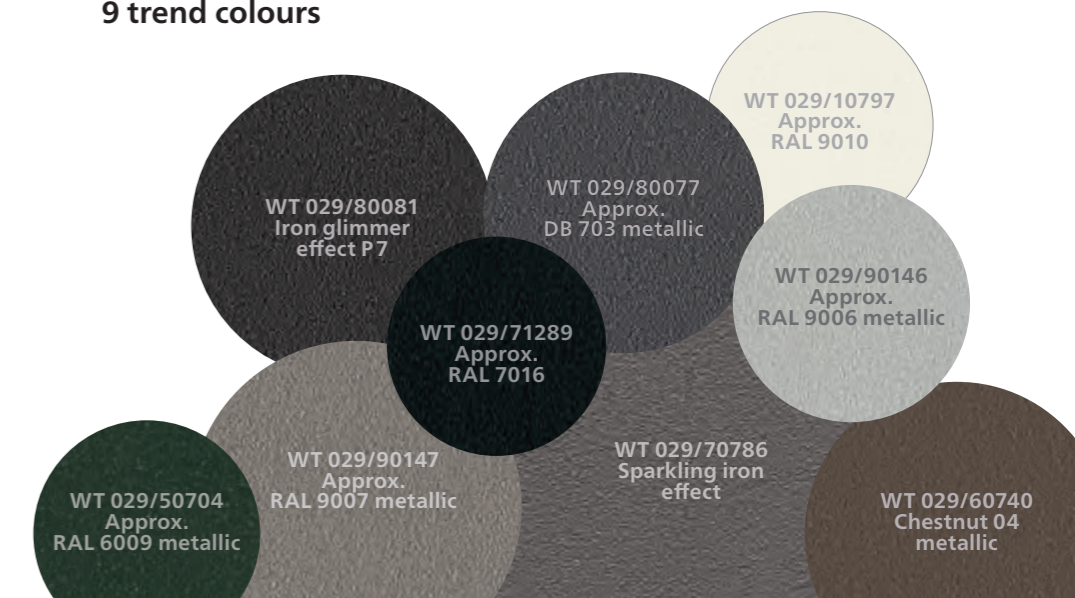

9 trend colours