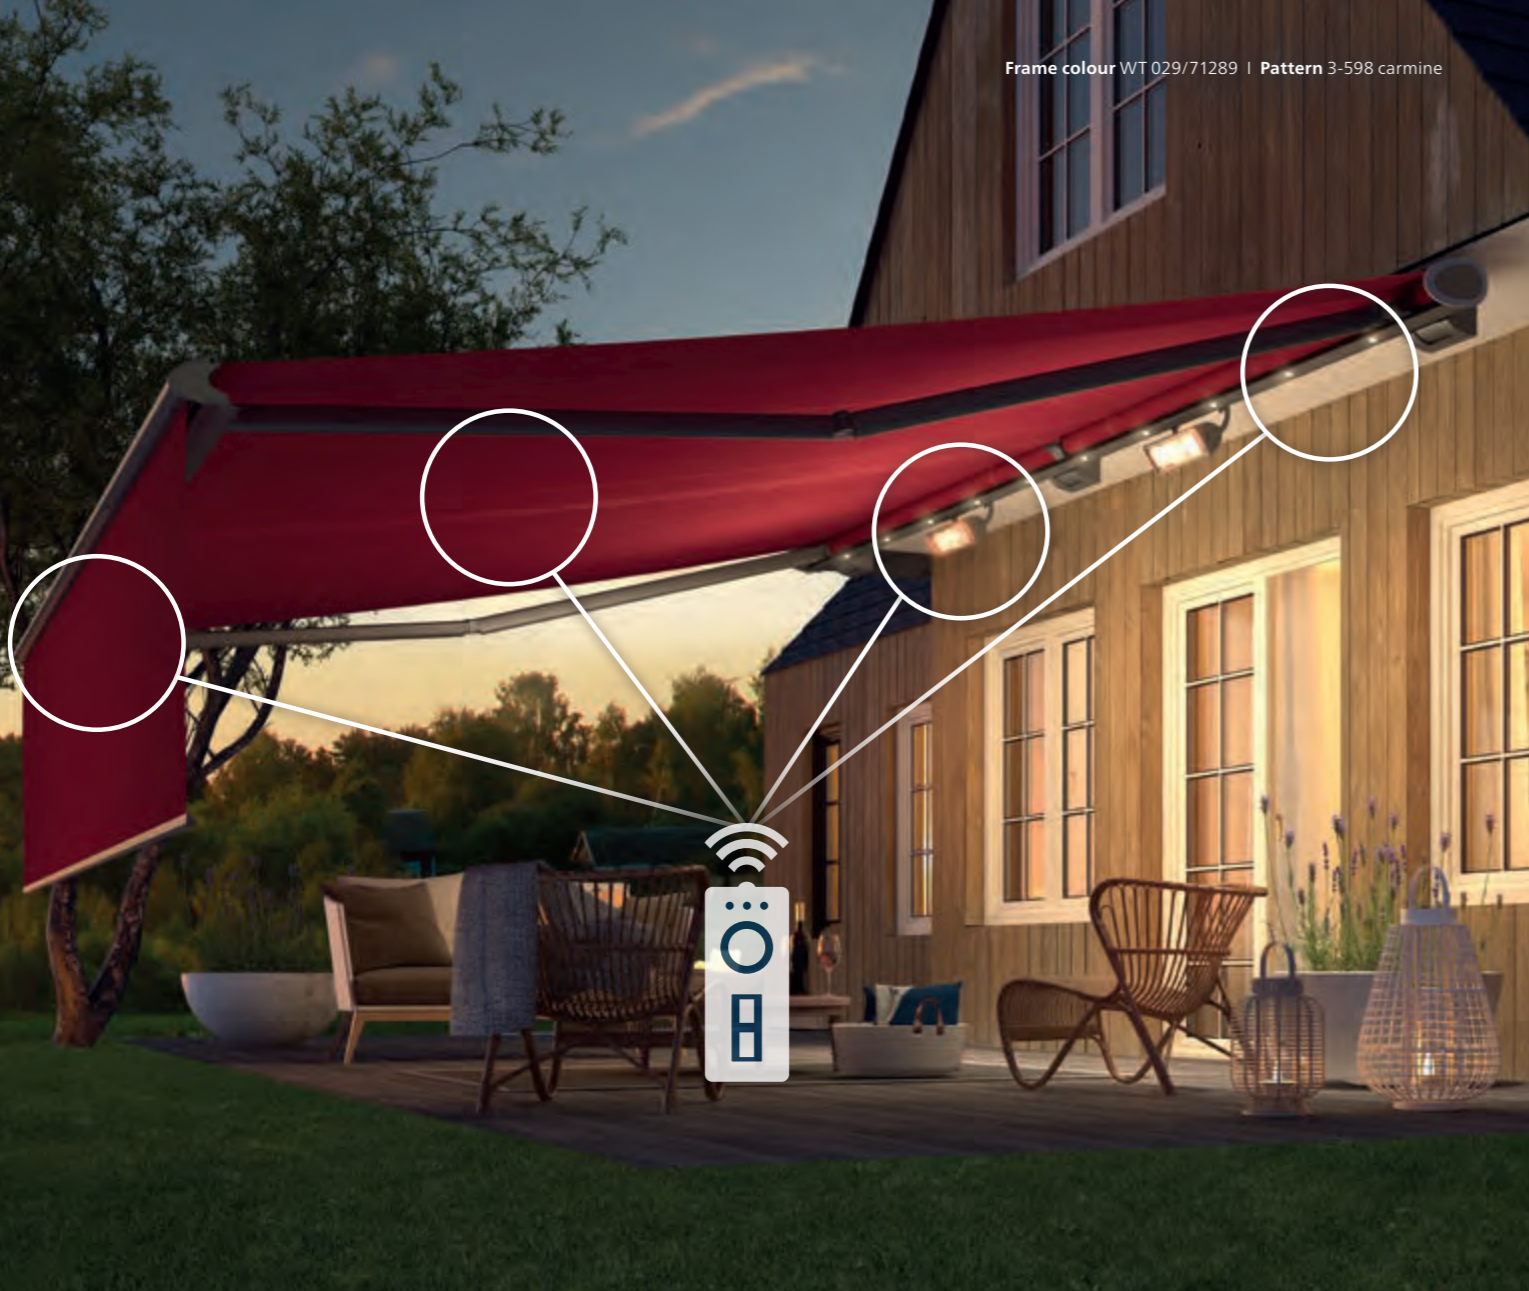

Which control unit fits your needs?

Manual ★

Manual – operation via gear handle

You'd like to operate your awning manually and under your own steam? With a gear handle, it is independent of a power source and can be attached very flexibly at almost all installation locations.

Basic ★★

Basic – operation with a hard wired switch or automatic weather system

You would like to operate your weinor awning comfortably via a hard wired wall switch? Your motorised awning can be effortlessly extended and retracted with a simple switch. Optionally, an automatically controlled unit can be used with a sun, wind and rain sensor instead of a hard wired switch.

Comfort ★★★

Comfort – operation with a remote controller plus dimming heating and lighting

You would like to control your weinor awning comfortably via remote control from the patio or the house? That's pretty easy with a remote controller. Optionally, the lighting and the radiant heater can be activated with it and even be dimmed. You can also operate vertical sun protection or further awnings on the house centrally by this means.

Smart ★★★★

Smart – operation with a smart phone, language assistant or pre-set

You would like to network your weinor awning, lighting, radiant heater and other accessories with the further technology in your home and control it from everywhere via a smartphone or tablet? That's child's play with the Smart Home Centre Somfy TaHoma Switch! Also if you would like to operate it via a language assistant or a pre-set automatic scenario.

Please note that the weinor BiConnect and Somfy systems cannot be combined.

The right control unit to suit all needs

Whether hard wired, remote control or Smart Home, using a hand transmitter, smartphone or automatic weather control – control your awning and accessories really effortlessly with weinor BiConnect or Somfy control units. A gear drive is also possible. The LED lighting and heating can be dimmed fine-tuned via remote control or Smart Home. Your weinor retailer will be happy to advise you competently.