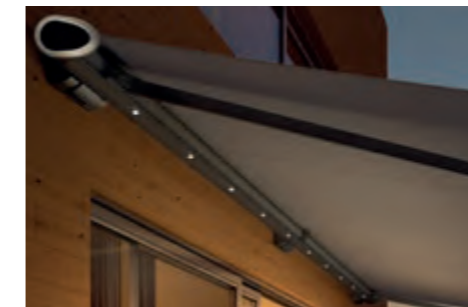

Semina Life LED – cassette with integrated LED lighting

The LED spotlights integrated into the cassette produce atmospheric lighting on the patio.

- operating life of 30,000 hours
- highly energy-efficient
- dimmable via remote control using a hand transmitter or Smart Home via smartphone or tablet